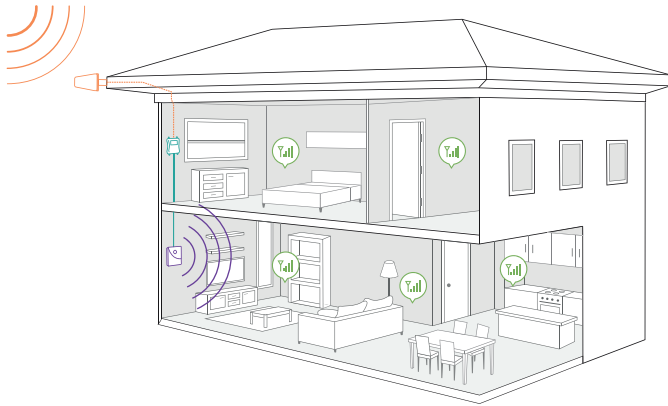

All parts are included in the weBoost 4G-X kit and friendly trained support staff on call to assist. All boosters come with a 2-year warranty.

Kit Includes

- Connect 4G-X
- Outside Directional Antenna (314411)
- Inside Panel Antenna (311135)
- Power Supply (859900)
- 75' + 60' Black Low Loss Wilson 400 Coax Cables (952375) (952360)

Installation

- 1 Receives signal:** The powerful antenna reaches out to access a voice and 3G, 4G, and LTE data signal, and delivers it to the booster.
- 2 Boost signal:** The booster receives the signal, amplifies it, and serves as a relay between your phone and the nearest cell tower.
- 3 Broadcasts signal:** Your devices get a stronger signal, and calls and data are fed through the booster back to the network.