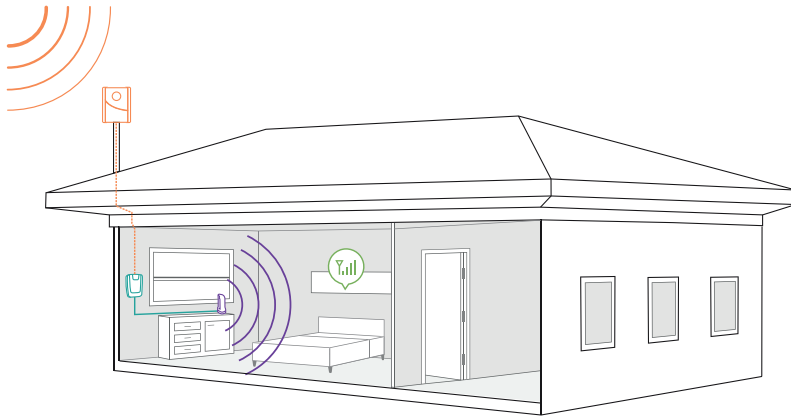

Installation