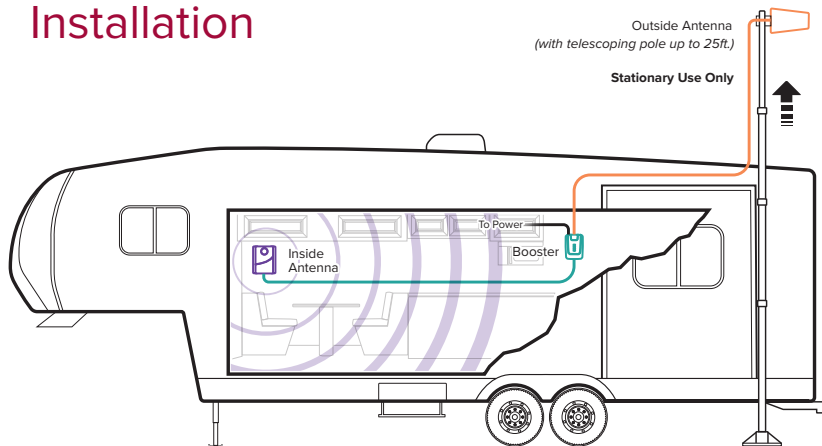

Included in the kit is a telescoping pole (can go up to 25' tall) which allows the outside directional cellular antenna to maximize the signal from the nearest cell tower. Initial installation takes approximately 30 minutes, with only 10 minutes needed to set up and take down pole and outside antenna when parked.

The Connect RV 65 uses a powerful 5-band cellular signal booster to provide maximum signal inside your RV, making it most effective even when used in weak cell phone signal areas. weBoost cellular signal boosters improve data speeds as well - including 4G LTE - no matter which cellular carrier you use in the United States. The Connect RV 65 comfortably handles multiple simultaneous connections across multiple carriers, providing effortless cellular voice and data communications for all users.

Installation

- 1 **Receives signal:** The powerful antenna reaches out to access a voice and 3G, 4G, and LTE data signal, and delivers it to the booster.
- 2 **Boost signal:** The booster receives the signal, amplifies it, and serves as a relay between your phone and the nearest cell tower.
- 3 **Broadcasts signal:** Your devices get a stronger signal, and calls and data are fed through the booster back to the network.