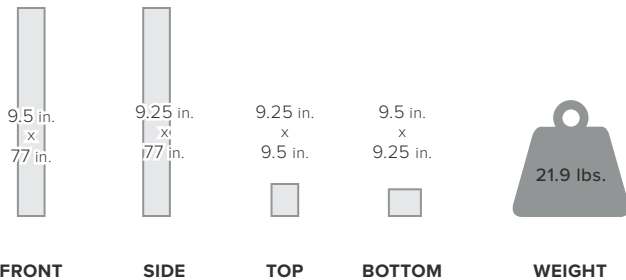

Package Dimensions

Combo Box: 9.25 L x 9.5 W x 77 H