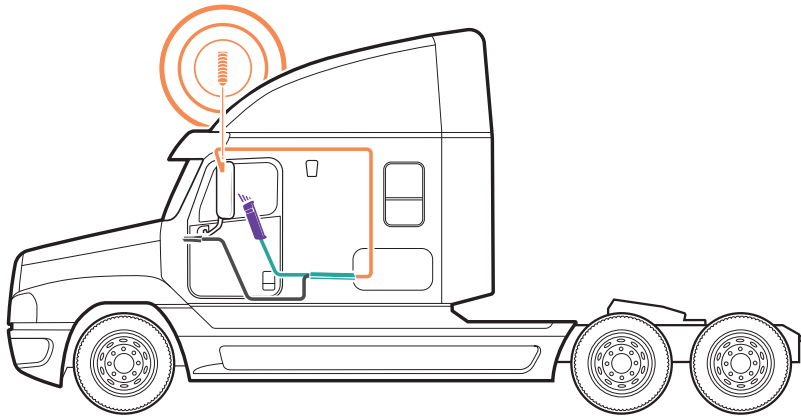

Installation

1. 1 **Receives signal:** The powerful antenna reaches out to access a voice and 3G, 4G, and LTE data signal, and delivers it to the booster.
2. 2 **Boost signal:** The booster receives the signal, amplifies it, and serves as a relay between your phone and the nearest cell tower.
3. 3 **Broadcasts signal:** Your cellular phone gets a stronger signal, and calls (plus data) are fed through the booster, back to the cellular network.

Available Accessories

Optional Antenna Kits

Not available at this time.

Package Dimensions

21.75 L x 12.25 W x 3.50 H

MASTER CARTON: 22.5 L x 19 W x 13.5 H | 29.870 lbs. | QTY 5

Support

2 Year Warranty from Purchase.

Website: <http://support.weboost.com>

Phone: +1 866 294 1660
Monday to Saturday

FOR PARTNER'S USE

UPC