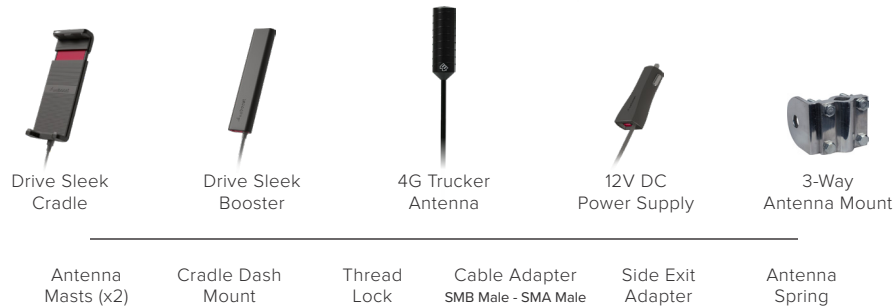

Drive Sleek OTR

SKU: 470235F CAD: \$399.99

FEATURES

- Boosts 4G LTE & 3G for large trucks and RV's with 4G Trucker Antenna
- Single cellular device, cradle signal booster
- Works with ALL phones and ALL carriers
- Enhances talk, text, and high-speed 4G LTE internet

- LTE** FASTEST NETWORK SPEEDS
- 4G** FAST NETWORK SPEEDS
- +** UP TO +23 dB GAIN
- PERSON** SINGLE USER CRADLE BOOSTER

Kit Includes

About

The weBoost **Drive Sleek OTR** cellular signal booster improves voice and 4G/LTE and 3G data speeds inside your semi-truck, wherever the road takes you.

Designed specifically for today's connected truck driver, this kit combines the popular Drive Sleek cradle booster along with our best-performing 4G Trucker Antenna in a versatile, cost-effective communications solution.

The included 4G Trucker Antenna is compatible with all 3/8" x 24 CB antenna mounting points on the truck, or any after-market CB antenna mount.

This cellular signal booster delivers the maximum signal gain allowed by the IC for cellular cradle boosters and comes with all components needed in one package, making DIY installation a breeze. Like all weBoost products, the Drive Sleek OTR come with a 2-year warranty.