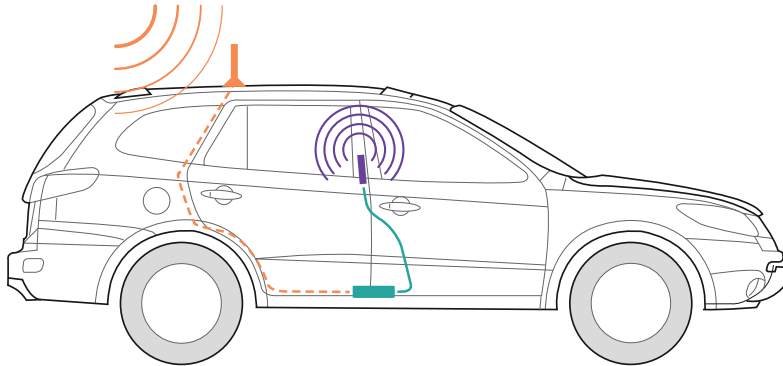

## About

The **Drive 4G-M** is weBoost's most popular 4G vehicle cell phone signal booster. This booster for vehicles extends cellular signal range to ensure you get better voice and data with fewer dropped calls, improved voice quality, faster uploads and downloads. weBoost's Drive 4G-M boosts cell signals up to 32x to enhance 4G LTE and 3G signals for everyone in the vehicle such as a car, truck, van or RV. This booster is compatible with all Canadian wireless networks such as Rogers, Telus, Bell and many more. Each booster comes with an inside antenna, magnetic outside antenna, and power supply.

## Installation

- 1 Receives signal:** The powerful antenna reaches out to access a voice and 3G, 4G, and LTE data signal, and delivers it to the booster.
- 2 Boost signal:** The booster receives the signal, amplifies it, and serves as a relay between your phone and the nearest cell tower.
- 3 Broadcasts signal:** Your devices get a stronger signal, and calls and data are fed through the booster back to the network.