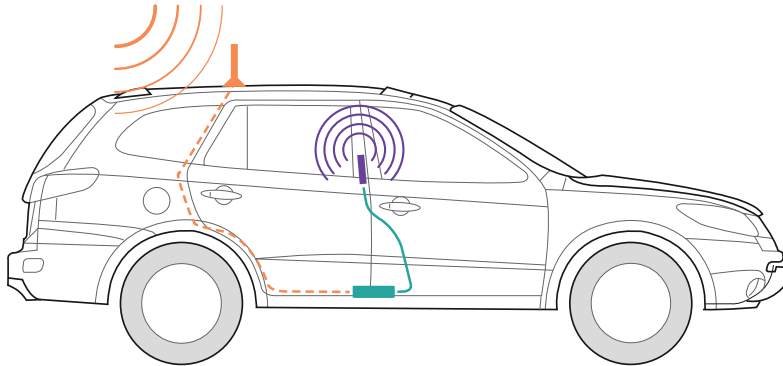

Power Supply (859913)

About

The **Drive 4G-M** is weBoost's most popular 4G vehicle cell phone signal booster. This booster for vehicles extends cellular signal range to ensure you get better voice and data with fewer dropped calls, improved voice quality, faster uploads and downloads. weBoost's Drive 4G-M boosts cell signals up to 32x to enhance 4G LTE and 3G signals for everyone in the vehicle such as a car, truck, van or RV. This booster is compatible with all US wireless networks such as Verizon, AT&T, Sprint, T-Mobile, US Cellular, Straight Talk and more. Each booster comes with an inside antenna, magnetic outside antenna, and power supply.

Installation

- 1 Receives signal:** The powerful antenna reaches out to access a voice and 3G, 4G, and LTE data signal, and delivers it to the booster.
- 2 Boost signal:** The booster receives the signal, amplifies it, and serves as a relay between your phone and the nearest cell tower.
- 3 Broadcasts signal:** Your devices get a stronger signal, and calls and data are fed through the booster back to the network.