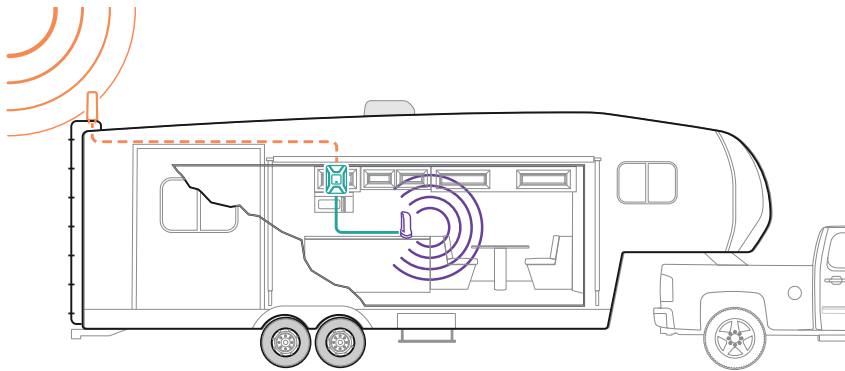

Kit Includes

About

The **Drive 4G-X RV** is our powerful in-vehicle cell phone signal booster kit certified for use anywhere in the US. The Drive 4G-X RV boosts voice and data with max FCC-allowed 50 dB system gain, enhancing 4G LTE, as well as 3G network signals, up to 32x. RVers get fewer lost connections and dead zones, better call quality as well as faster data uploads and downloads whether parked or in-motion in their RV. Works in all classes of RV; Class A, Class C and all towables.

As with all weBoost boosters, all components needed come in one package for easy DIY installation. This includes inside and outside antennas, coax cables with connectors pre-installed and both a 110V AC wall plug and a 12V fused DC hardwire power supply. The Drive 4G-X RV works with all cellular devices, on all U.S. carriers, simultaneously.

Installation

- 1 Receives signal:** The powerful antenna reaches out to access a voice and 3G, 4G, and LTE data signal, and delivers it to the booster.
- 2 Boost signal:** The booster receives the signal, amplifies it, and serves as a relay between your phone and the nearest cell tower.
- 3 Broadcasts signal:** Your devices get a stronger signal, and calls and data are fed through the booster back to the network.