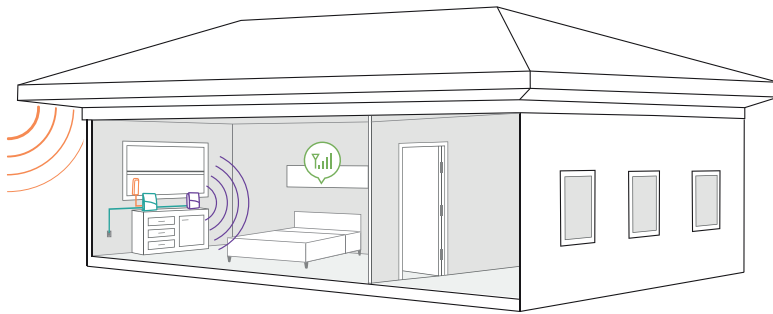

About

The **eqo 4G** is weBoost's easiest installed cell phone signal booster to date and brings up to 32x stronger signal into a home, condo, or apartment in just seconds. Installation takes just a few minutes, allowing you to begin boosting indoor signal coverage up to one small room almost immediately. The eqo 4G cell phone signal booster works with all U.S. and Canadian wireless carriers.

Installation

- 1 **Receives signal:** The powerful outside antenna reaches out to access a voice and 3G, 4G, and LTE data signal, and delivers it to the booster.
- 2 **Boost signal:** The booster receives the signal, amplifies it, and serves as a relay between your phone and the nearest cell tower.
- 3 **Broadcasts signal:** Your devices get a stronger signal, and calls and data are fed through the booster back to the network.