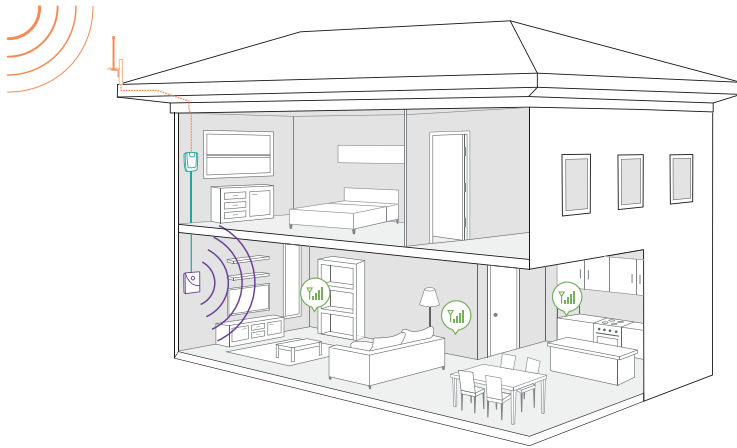

Installation