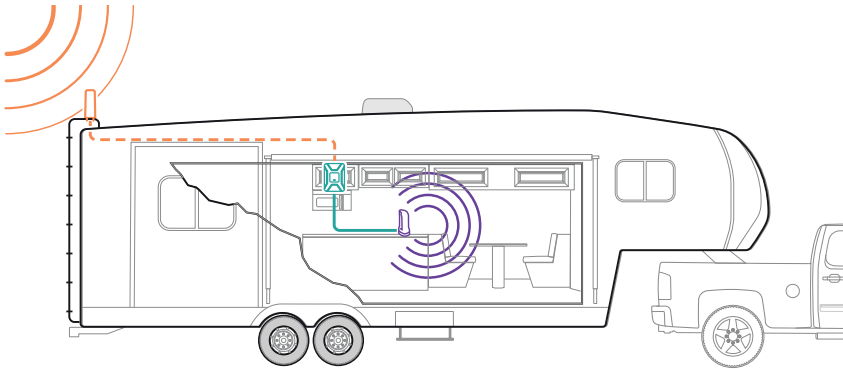

Installation

1. **1 Receives signal:** The powerful antenna reaches out to access a voice and 3G, 4G, and LTE data signal, and delivers it to the booster.
2. **2 Boost signal:** The booster receives the signal, amplifies it, and serves as a relay between your phone and the nearest cell tower.
3. **3 Broadcasts signal:** Your devices get a stronger signal, and calls and data are fed through the booster back to the network.

Package Dimensions

10.25 L x 7.25 W x 11.5 H

MASTER CARTON: 28 L x 19 W x 11 H | 33 lbs. | QTY 5

FOR PARTNER'S USE