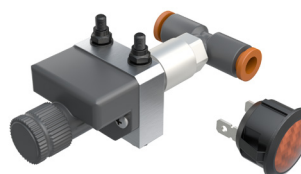

56-329000 T-joint

56-329200 T-joint (MB)

56-329100 Plastic hose 20 m

Onspot 016

56-701100 Nipple kit, 4 nipples

56-701200 Throttle valve

56-711300 Check valve kit

56-714700 Indicator light kit