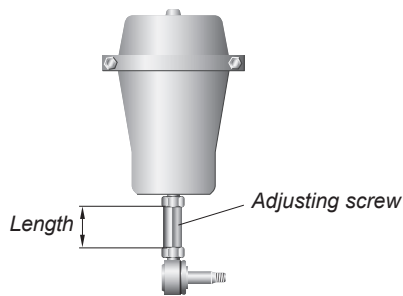

Cylinders, Cylinder brackets

Spare parts Onspot 03, 04

Cylinders

If the cylinder housing is damaged, the entire cylinder must be replaced with a completely new cylinder.

All Onspots now use the short cylinder variant. Older long cylinders can easily be replaced with short cylinders. The length of the adjusting screw identifies the type of cylinder you have (see diagram).

There are three different lengths of adjusting screw; measure the adjustment screw and use the table to find which cylinder you have.

Length (mm)	Complete cylinder
55	56-254603
115	56-254601
165	56-254602