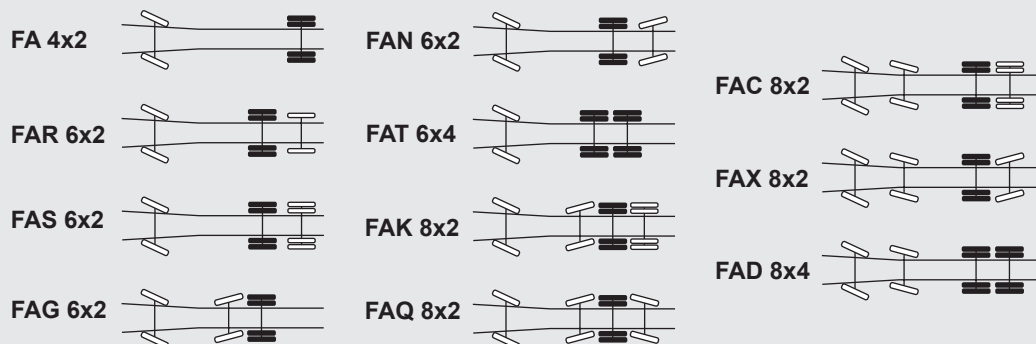

When choosing an ADR vehicle, 56-700500 shall be replaced by 56-700501 and 56-320104

Rigid chassis

 = Driving axle

Tractor chassis

CF Euro 6

FA

Leaf suspension 8-12 ton

Vehicle bracket kit:	56-236700
Switch kit:	56-241022
Onspot kit:	56-700500
Wheel kit:	170
Fits vehicles with tyre dimension 215/75 R17.5" or larger.	
Applies up to and including year model 2016	