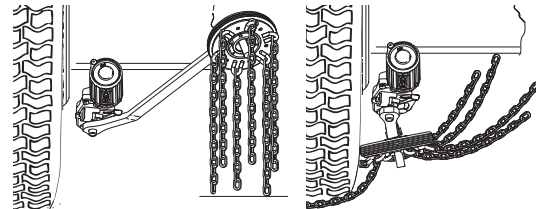

Resting position

Working position

A complete Onspot consists of:

Onspot kit

The Onspot kit contains of two cylinders and one Valve kit. The correct kit for your vehicle is included in the Onspot kit, ready to plug in.