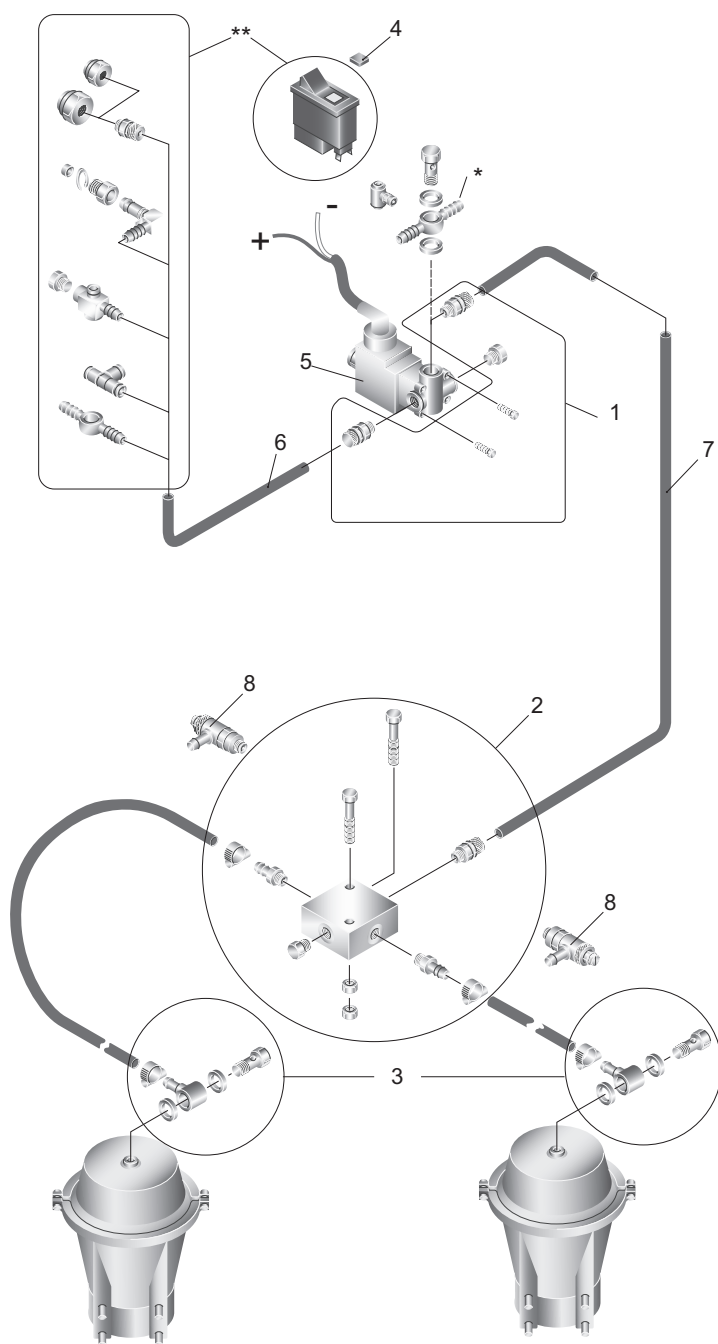

Arm type left	56-188800
Arm type right	56-188700

56-191300	Bearing cups
2 x	Bearing cups
1 x	Grease
1 x	Locking compound

Spare parts Onspot 03, 04

- | | | |
|---|-----------|---|
| 1 | 56-227900 | Valve nipple kit, incl.: |
| | | 2 x Insertion nipples |
| | | 2 x Screws |
| | | 1 x Plug |
| 2 | 56-208600 | Distribution block repair kit incl.: |
| | | 1 x Distribution block |
| | | 1 x Plug |
| | | 2 x Hose nipple |
| | | 1 x Insertion nipple |
| | | 2 x Hose clamps |
| | | 2 x Bolts M6x35 |
| | | 2 x Nuts M6 |
| 3 | 56-228000 | Cylinder nipple kit, incl.: |
| | | 2 x Hole bolts |
| | | 2 x Banjo nipples |
| | | 4 x Grommets |
| | | 2 x Hose clamps |
| 4 | 37-130200 | Mercedes Symbol plate |
| | 37-131500 | DAF, Iveco,
MAN L2000, Volvo B10,
Universal Symbol plates |
| | 37-132300 | Volvo, Symbol plate |
| 5 | 29-020000 | MAN solenoid valve |
| | 29-019900 | MAN connection cable |
| | 29-021900 | Solenoid valve incl. cable
head, other vehicle models |
| 6 | | Plastic pipe 8x1 L= 6m |
| 7 | | Rubber hose Ø 8mm
L= 4m, min 15 Bar |