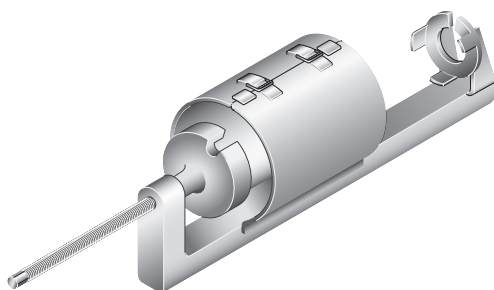

Membrane kit

Angular toggle joint

- 56-231100 Membrane kit
 1 x Membrane
 1 x Cover
 2 x lamps
 2 x lamps
 2 x Nuts

- 56-251700 Angular toggle joint

- 56-207100 Cylinder disassembly tool

Cylinder disassembly tool