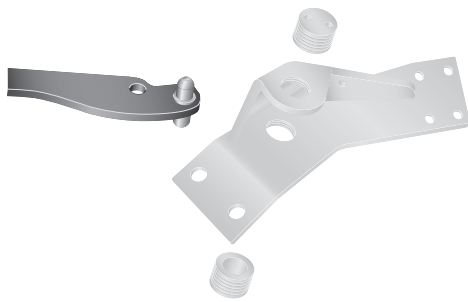

Arm type left	56-155002
Arm type right	56-155001
Arm type left	56-155010
Arm type right	56-155009
Arm type left	56-155008
Arm type right	56-155007
Arm type left	56-165202
Arm type right	56-165201
Arm type left	56-203100
Arm type right	56-203000