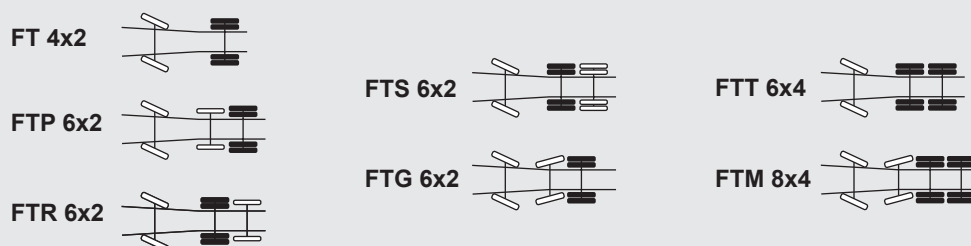

When choosing an ADR vehicle, 56-700500 shall be replaced by 56-700501 and 56-320104

Rigid chassis

 = Driving axle

Tractor chassis

CF Euro 6

FA

Leaf suspension 8-12 ton

Vehicle bracket kit:	56-236700
Switch kit:	56-241022
Onspot kit:	56-700500
Wheel kit:	170
Fits vehicles with tyre dimension 215/75 R17.5" or larger.	
Applies up to and including year model 2016	