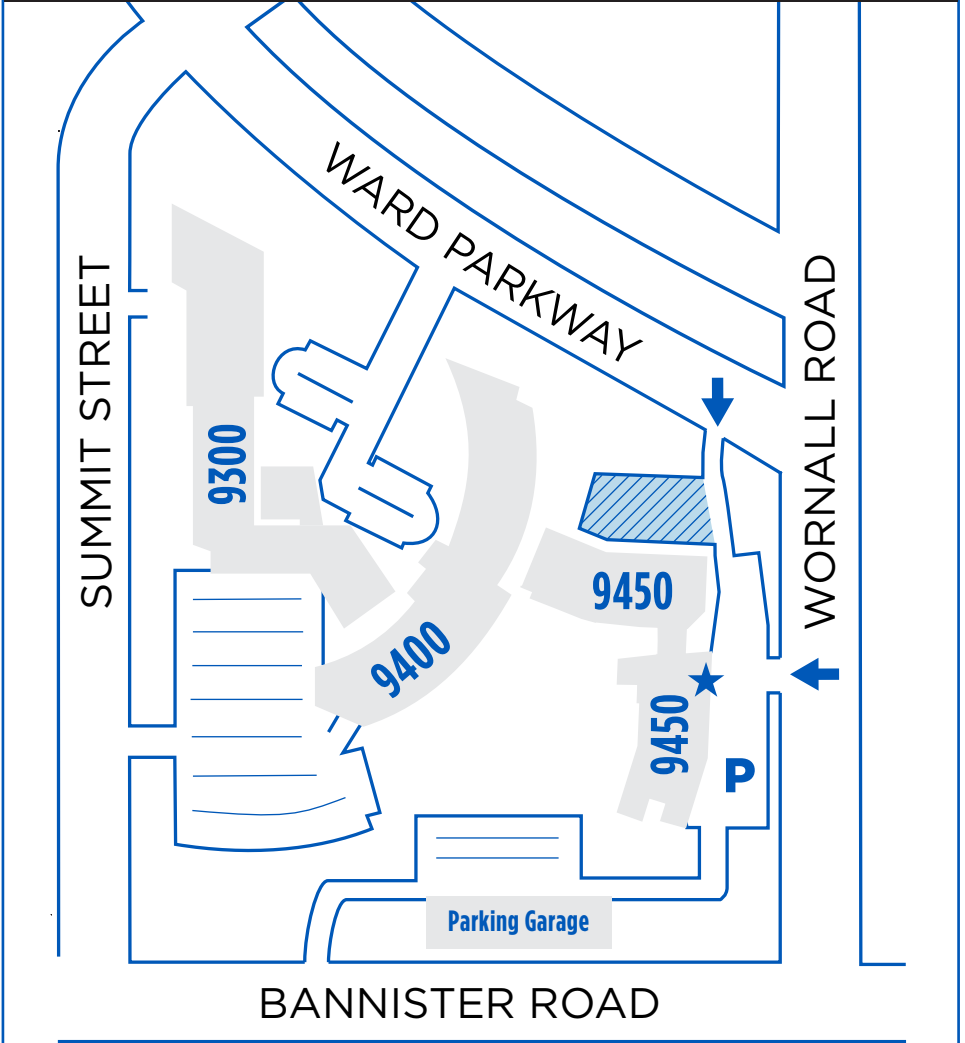

Burns & McDonnell World Headquarters

9400 Ward Parkway, Kansas City, MO 64114

Event Parking – 9450 Building

BURNS  **MCDONNELL**

- Building Entrance: ★
- Visitor Parking: P
- Restricted Parking: 