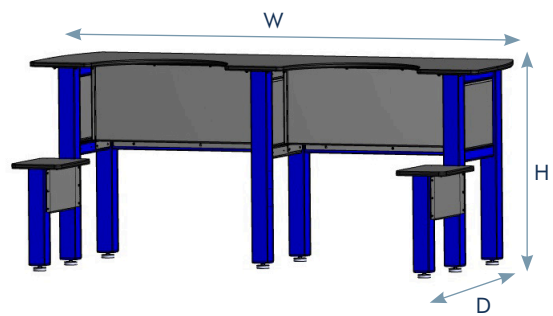

_____ W _____ H _____ D

_____ W _____ H _____ D

VERIFY WHIRLPOOL TUB INFORMATION:

BRAND: _____ **MODEL NUMBER:** _____

WHIRLPOOL TUB DIMENSIONS: _____ W _____ H _____ D