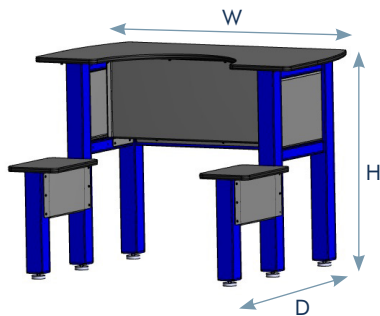

CUSTOM TABLES: If you would like to build a custom table, please include the dimensions here.

1. ☐ **CUSTOM**
   Single
   Whirlpool
   Table

Qty _____

1. ☐ **CUSTOM**
   Double
   Whirlpool
   Table

Qty _____