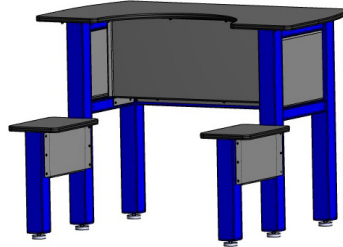

STANDARD FEATURES:

- Load Capacity: 600 lbs.
- Durable aluminum construction
- Tough powder coat finish
- Rugged phenolic top
- Storage shelf
- Graphics package includes: custom graphics on the 2 ends of the table

The Aluma Elite Whirlpool Table is built to handle the harshest environments. This new table is fabricated with a rugged aluminum frame that maintains its structure and integrity, while the whirlpool table top and seats are made of a durable phenolic material that holds up in wet environments. Our whirlpool tables come standard with a shelf for added storage capabilities and are available in single or double tub configurations. Custom graphics are included on both ends of the table. Choose the frame and accent color, as well as the phenolic top color. Please specify whirlpool tub brand, model, and dimensions when placing an order.

A4162

ALUMA ELITE WHIRLPOOL TABLES

STANDARD TABLE DIMENSIONS:

- A4120** - Single Whirlpool
46"W x 38.25"D x 34"H

Qty _____

- A4119** - Double Whirlpool
80.5"W x 38.25"D x 34"H

Qty _____

- A4159** - Single Whirlpool
46"W x 38.25"D x 31"H

Qty _____

- A4162** - Double Whirlpool
80.5"W x 38.25"D x 31"H

Qty _____

TOP OPTIONS:

- 20" Top

- 24" Top

- Other

CUSTOM TABLES: If you would like to build a custom table, please include the dimensions here.