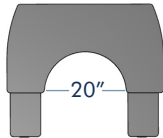

A4162

ALUMA ELITE WHIRLPOOL TABLES

STANDARD TABLE DIMENSIONS:

- A4120** - Single Whirlpool
46"W x 38.25"D x 34"H

Qty _____

- A4119** - Double Whirlpool
80.5"W x 38.25"D x 34"H

Qty _____

- A4159** - Single Whirlpool
46"W x 38.25"D x 31"H

Qty _____

- A4162** - Double Whirlpool
80.5"W x 38.25"D x 31"H

Qty _____

TOP OPTIONS:

- 20" Top

- 24" Top

- Other

CUSTOM TABLES: If you would like to build a custom table, please include the dimensions here.