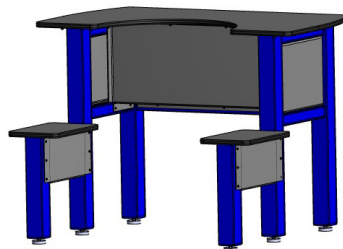

STANDARD FEATURES:

- Load Capacity: 600 lbs.
- Durable aluminum construction
- Tough powder coat finish
- Rugged phenolic top
- Storage shelf
- Graphics package includes: custom graphics on the 2 ends of the table

The Aluma Elite Whirlpool Table is built to handle the harshest environments. This new table is fabricated with a rugged aluminum frame that maintains its structure and integrity, while the whirlpool table top and seats are made of a durable phenolic material that holds up in wet environments. Our whirlpool tables come standard with a shelf for added storage capabilities and are available in single or double tub configurations. Custom graphics are included on both ends of the table. Choose the frame and accent color, as well as the phenolic top color. Please specify whirlpool tub brand, model, and dimensions when placing an order.

A4162

ALUMA ELITE WHIRLPOOL TABLES

STANDARD TABLE DIMENSIONS:

- A4120** - Single Whirlpool
46"W x 38.25"D x 34"H

Qty _____

- A4119** - Double Whirlpool
80.5"W x 38.25"D x 34"H

Qty _____

- A4159** - Single Whirlpool
46"W x 38.25"D x 31"H

Qty _____

- A4162** - Double Whirlpool
80.5"W x 38.25"D x 31"H

Qty _____

TOP OPTIONS:

- 20" Top

- 24" Top

- Other

CUSTOM TABLES: If you would like to build a custom table, please include the dimensions here.