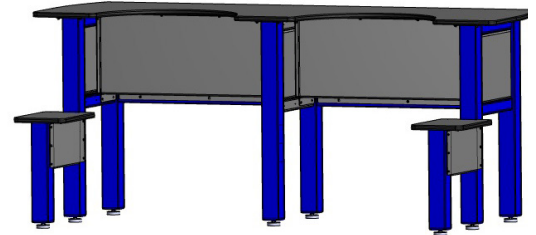

STANDARD FEATURES:

- Load Capacity: 600 lbs.
- Durable aluminum construction
- Tough powder coat finish
- Rugged phenolic top
- Storage shelf
- Graphics package includes: custom graphics on the 2 ends of the table

The Aluma Elite Whirlpool Table is built to handle the harshest environments. This new table is fabricated with a rugged aluminum frame that maintains its structure and integrity, while the whirlpool table top and seats are made of a durable phenolic material that holds up in wet environments. Our whirlpool tables come standard with a shelf for added storage capabilities and are available in single or double tub configurations. Custom graphics are included on both ends of the table. Choose the frame and accent color, as well as the phenolic top color. Please specify whirlpool tub brand, model, and dimensions when placing an order.

A4162

ALUMA ELITE WHIRLPOOL TABLES

STANDARD TABLE DIMENSIONS:

- A4120** - Single Whirlpool
46"W x 38.25"D x 34"H

Qty _____

- A4119** - Double Whirlpool
80.5"W x 38.25"D x 34"H

Qty _____

- A4159** - Single Whirlpool
46"W x 38.25"D x 31"H

Qty _____

- A4162** - Double Whirlpool
80.5"W x 38.25"D x 31"H

Qty _____

TOP OPTIONS:

- 20" Top

- 24" Top

- Other

CUSTOM TABLES: If you would like to build a custom table, please include the dimensions here.