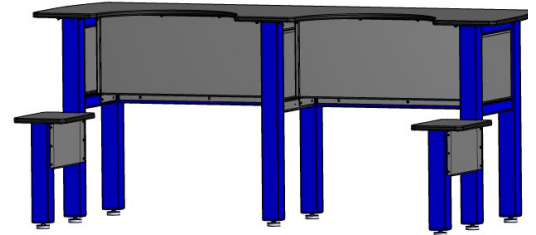

STANDARD FEATURES:

- Load Capacity: 600 lbs.
- Durable aluminum construction
- Tough powder coat finish
- Rugged phenolic top
- Storage shelf
- Graphics package includes: custom graphics on the 2 ends of the table

The Aluma Elite Whirlpool Table is built to handle the harshest environments. This new table is fabricated with a rugged aluminum frame that maintains its structure and integrity, while the whirlpool table top and seats are made of a durable phenolic material that holds up in wet environments. Our whirlpool tables come standard with a shelf for added storage capabilities and are available in single or double tub configurations. Custom graphics are included on both ends of the table. Choose the frame and accent color, as well as the phenolic top color. Please specify whirlpool tub brand, model, and dimensions when placing an order.

A4162

ALUMA ELITE WHIRLPOOL TABLES

STANDARD TABLE DIMENSIONS:

- A4120** - Single Whirlpool
46"W x 38.25"D x 34"H

Qty _____

- A4119** - Double Whirlpool
80.5"W x 38.25"D x 34"H

Qty _____

- A4159** - Single Whirlpool
46"W x 38.25"D x 31"H

Qty _____

- A4162** - Double Whirlpool
80.5"W x 38.25"D x 31"H

Qty _____

TOP OPTIONS:

- 20" Top

- 24" Top

- Other

CUSTOM TABLES: If you would like to build a custom table, please include the dimensions here.