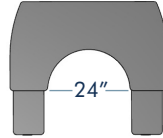

A4162

ALUMA ELITE WHIRLPOOL TABLES

STANDARD TABLE DIMENSIONS:

- A4120** - Single Whirlpool
46"W x 38.25"D x 34"H

Qty _____

- A4119** - Double Whirlpool
80.5"W x 38.25"D x 34"H

Qty _____

- A4159** - Single Whirlpool
46"W x 38.25"D x 31"H

Qty _____

- A4162** - Double Whirlpool
80.5"W x 38.25"D x 31"H

Qty _____

TOP OPTIONS:

- 20" Top

- 24" Top

- Other

CUSTOM TABLES: If you would like to build a custom table, please include the dimensions here.