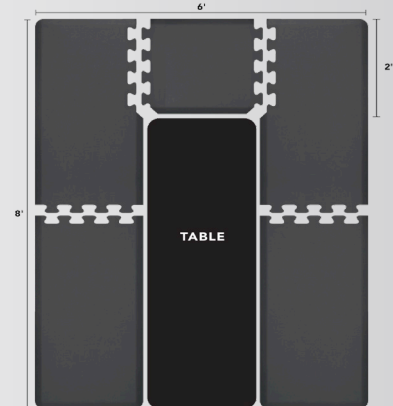

RIGHTL482

TABLEU8682

Want Smart Step comfort and durability, but customized to fit your space? Supreme PuzzlePiece Mats provide the premium performance of a regular Supreme mat, in a customized 3/4" thick mat that allows you to dictate the length, width, and shape. The interlocking 'puzzle' edges provide effortless assembly and can be easily dismantled for moving and cleaning. With unlimited options, select the right fit to suit your needs.