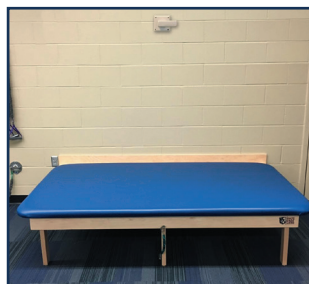

STANDARD TABLES:

☐ **WMMT-4884**
48"W x 84"L x 19"H
Qty _____

☐ **WMMT-6084**
60"W x 84"L x 19"H
Qty _____

STANDARD WOOD CHOICES:

1. ☐ **Oak**
2. ☐ **Maple**

WOOD STAIN OPTION:

☐ **ESS-Stain**

STAIN CHOICES:

☐ Warm Copper	☐ Rustic Fall
☐ Deep Garnet	☐ Warm Caramel
☐ Fossil Gray	☐ Black Beauty
☐ Tungsten	☐ Custom Wood Stain Color

STANDARD UPHOLSTERY CHOICES:

☐ Royal Blue	☐ American Beauty
☐ Imperial Blue	☐ Lark
☐ Blue Ridge	☐ Burgundy
☐ Deep Phoenician	☐ Dove
☐ Forest	☐ Charcoal
☐ Black	☐ Mocha