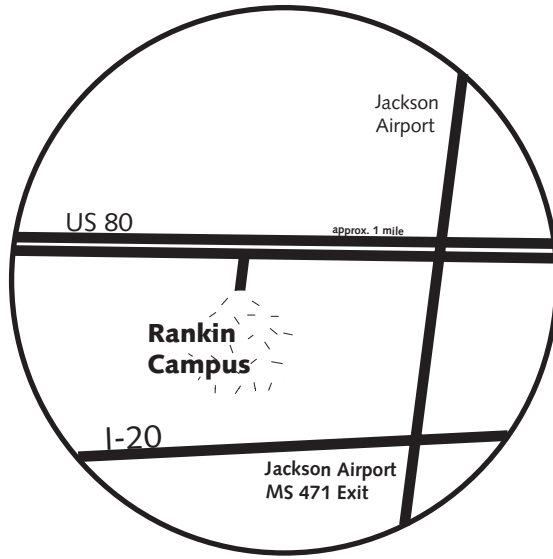

RANKIN CAMPUS

BUILDING CODES

- Academic/Library Bldg. - ALBK
- Administration-Classroom Bldg. - ACBK
- Student Services Bldg. - SSBK
- Jimmy C. Smith Hall - VTCK
- George Wynne Hall - GWHK
- Clyde Muse Center - CMCK
- Career & Technical Bldg. - CTBK

Directions to the Rankin Campus Career and Technical Building (formerly the United Association of Plumbers and Pipefitters Gulf Coast Regional Training Center):

Take I-20 East to Exit 54. Exit sign will show Highway 18 East Puckett/Raleigh. Turn right off Exit 54 onto Highway 18 East (Home Depot will be on your right.) Go straight through the first red light. Go to 2nd red light (Honda dealership will be on right.) Turn right onto Greenfield Road. Travel about 1 mile, past Greenfield Village on right. Turn right onto Community College Blvd.