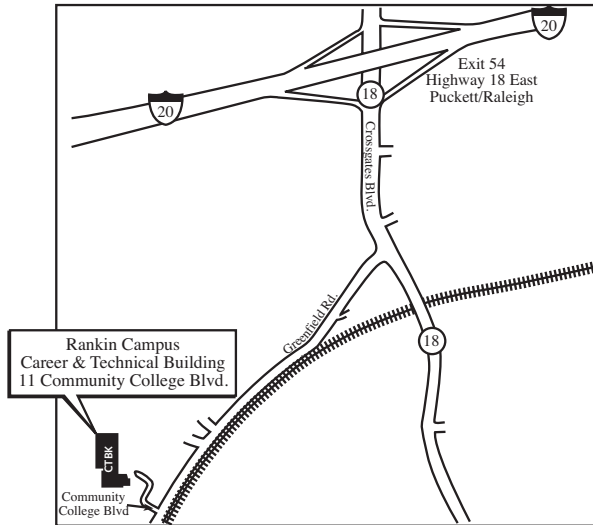

RANKIN CAMPUS

BUILDING CODES

- Academic/Library Bldg. - ALBK
- Administration-Classroom Bldg. - ACBK
- Student Services Bldg. - SSBK
- Jimmy C. Smith Hall - VTCK
- George Wynne Hall - GWHK
- Clyde Muse Center - CMCK
- Career & Technical Bldg. - CTBK

Directions to the Rankin Campus Career and Technical Building (formerly the United Association of Plumbers and Pipefitters Gulf Coast Regional Training Center):

Take I-20 East to Exit 54. Exit sign will show Highway 18 East Puckett/Raleigh. Turn right off Exit 54 onto Highway 18 East (Home Depot will be on your right.) Go straight through the first red light. Go to 2nd red light (Honda dealership will be on right.) Turn right onto Greenfield Road. Travel about 1 mile, past Greenfield Village on right. Turn right onto Community College Blvd.