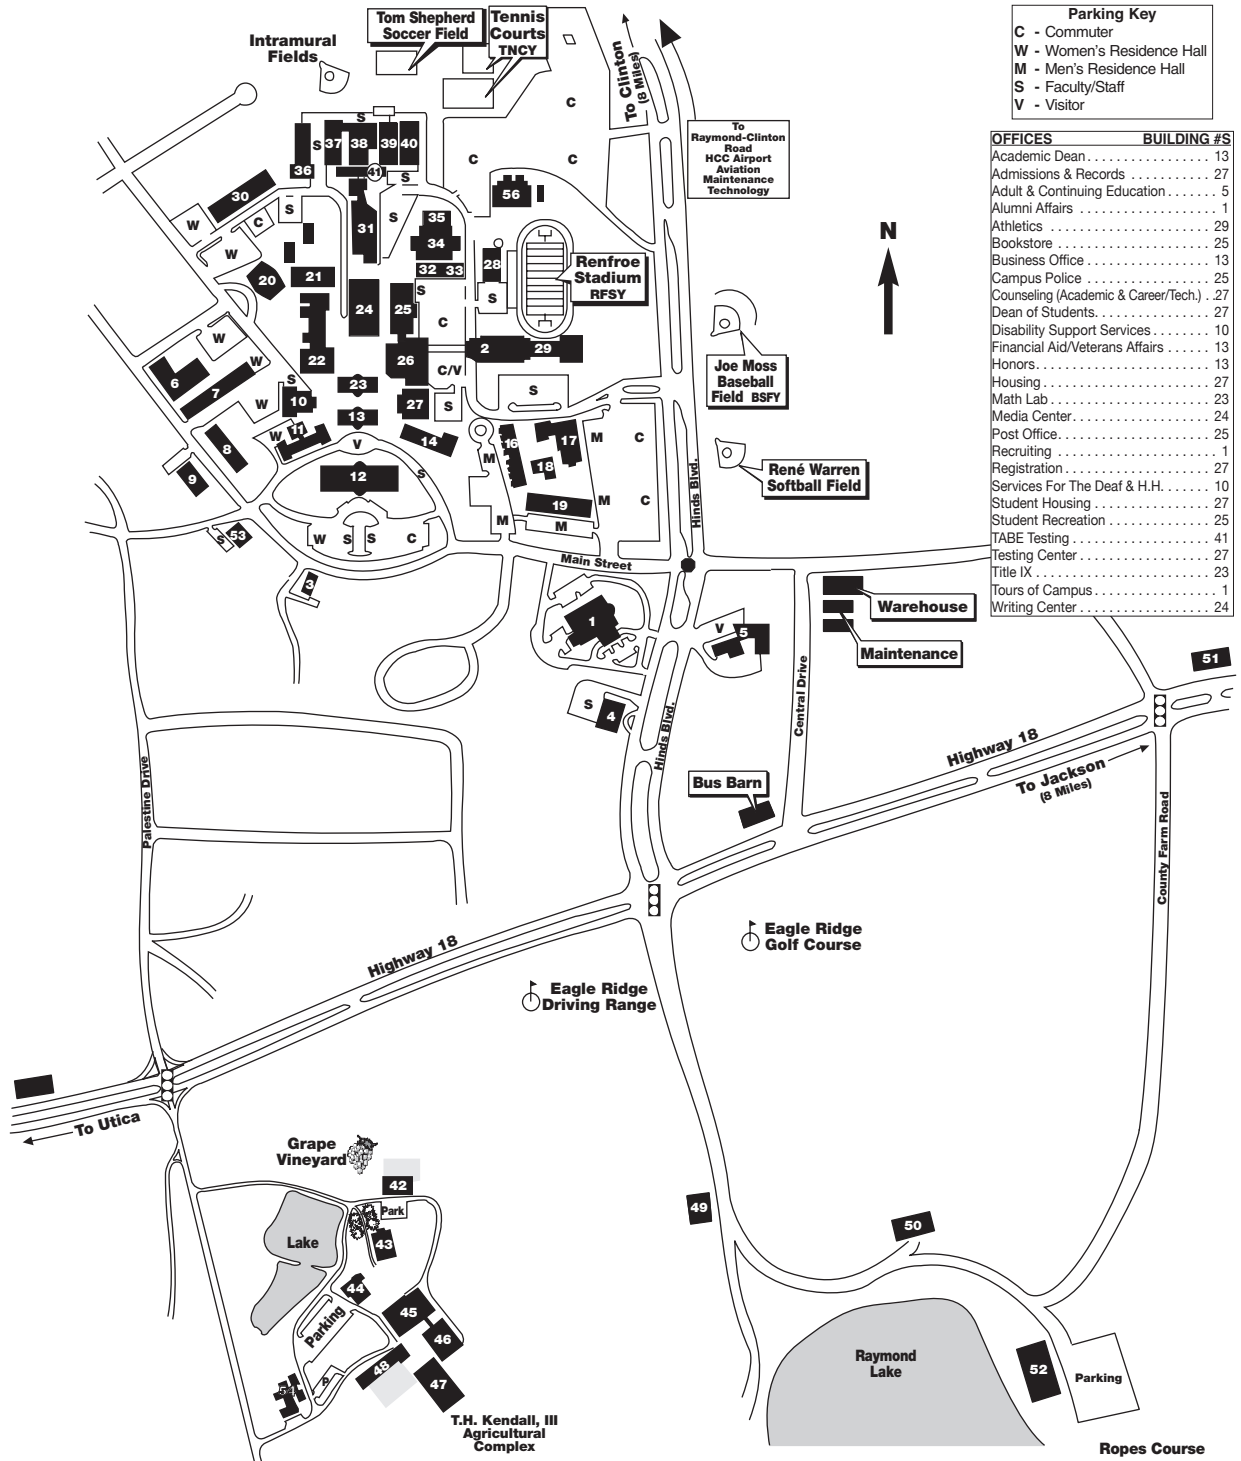

# RAYMOND CAMPUS

A.L. Denton Hall- DNHY	27	Greaves Residence Hall- GRHY	16	Stadium Building- SBY	28
Accounting Offices	9	Hardy-Purveyer Residence Hall- HPRY	6	Student Union Building- SUBY	25
Adam Jenkins Jr. Hall	13	Harris Patrick Hall- HPHY	23	Troy Aris Ricks Wellness Complex	2
Agriculture Arena- AARY	45	Herrin-Stewart Hall- HSHY	14	Vashti Underwood Muse Band Hall	56
Agriculture Technology	42	Human Resources- HRY	53	Veterinary Tech- VETY	43
Allen-Dukes-Whitaker Residence Hall	8	Interpreter Services- DSBY	10	Vo-Tech Complex- (Business & Office- A101, Computer Prog- A103, Related Studies- A110)-VTAY	41
Bee Hall- BHY	21	Katherine Denton Art Building- DABY	35	Vo-Tech Complex- (Manufacturing Training- B100- B102, Carpentry- B103, Brick Msry- B106)-VTBY	40
Beemon Hall- BMHY	22	Marshall Residence Hall- MRHY	7	Vo-Tech Complex- (Computer Prog- C100, Communication Elec Repair- C102, Electrical- C104)- VTCY	39
Brooks Hall- BRHY	32	Mayo Fieldhouse- MFHY	29	Vo-Tech Complex- (Heating & Air Condtg- D102, Communication Elec. Repair- D105)- VTDY	38
Brooks Theatre- THEA in BRHY	33	McKenzie Arena- MKAY	44	Vo-Tech Complex- (Machine Shop- E103 & Welding- E107)- VTEY	37
Bull Test Center- BTCY	48	McLendon Library/Media Center- MCLY	24	Vo-Tech Complex- (Auto Machinist- F100, Auto Electronics- F102, Auto Mechanics- F104)- VTFY	36
Cafeteria- CFTY	26	Moss Hall- MHY	10	Vo-Tech Complex- (Auto Vehicles & Accessories Mkt- G100, Collision Repair- G102)- VTGY	30
Cain-Cochran Hall- CCHY	12	Physical Plant- PPAY	3		
Central MS Research and Extension Center- MSU	54	Pickett Hall (Old Main Women's Residence)- PKHY	11		
D.G. "Sonny" Fountain Hall	1	Porter Hall- (Meat Merchandising)- PHY	4		
Davis Residence Hall- DVHY	20	Raymond Lake Lodge- LDGY	50		
Diesel Equipment (Gray Partridge Center)- GPCY	51	Reeves Hall- RHY	34		
District Adult Education Center	5	Riggs-Virden Residence Hall	19		
Eagle Ridge Conference Center- ERCY	52	Sale Barn/Arena- SLBY	47		
Eagle Ridge Golf Pro Shop- GPS	49	Sheffield-Woolley Residence Hall- SWHY	17		
Gibbes Hall- WGHY	31	Show/Holding Arena- SHAY	46		