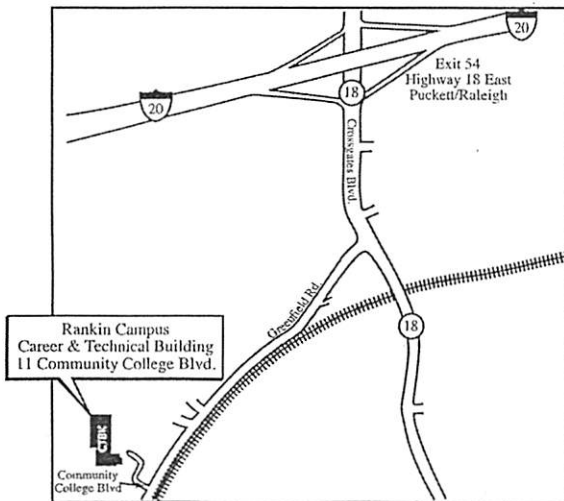

RANKIN CAMPUS

BUILDING CODES

- Academic/Library Bldg. - ALBK
- Administration-Classroom Bldg. - ACBK
- Student Services Bldg. - SSBK
- Jimmy C. Smith Hall - VTCK
- George Wynne Hall - GWHK
- Clyde Muse Center - CMCK
- Career & Technical Bldg. - CTBK

Directions to the Rankin Campus Career and Technical Building (formerly the United Association of Plumbers and Pipefitters Gulf Coast Regional Training Center):

Directions to the Rankin Campus Career and Technical Building
Take I-20 East to Exit 54. Exit sign will show Highway 18 East Puckett/Raleigh. Turn right off Exit 54 onto Highway 18 East (Home Depot will be on right.) At the 2nd traffic light (Honda Dealership will be on right) turn right onto Greenfield Road. Travel approximately .7 of a mile. Turn right onto Community College Boulevard (just before the convenient store.)