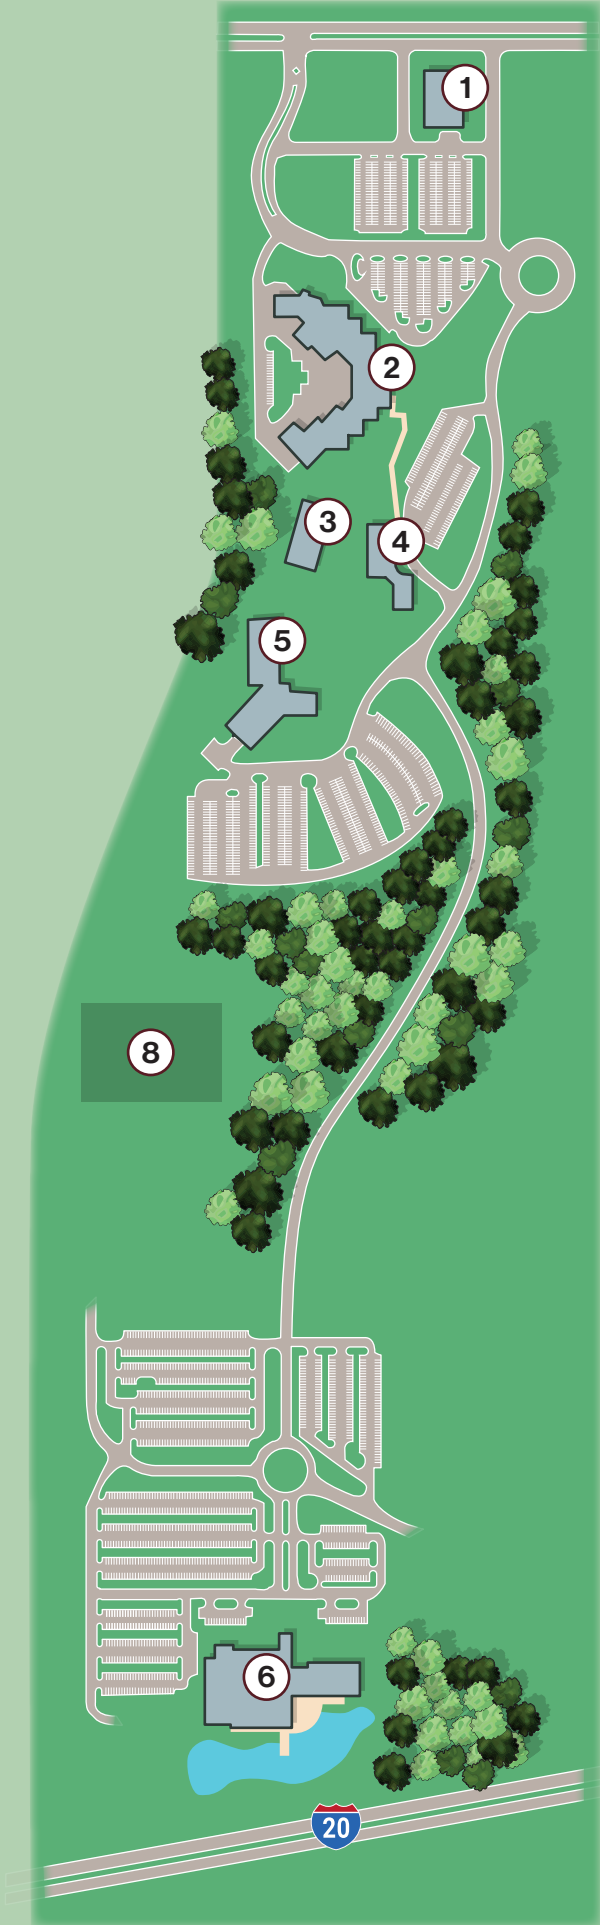

General Locations

- Academic/Library Building (ALBK) 4
- Administration - Classroom Building 1
- Career & Technical Building (CTBK) 7
- Clyde Muse Center (CMCK) 6
- George Wynne Hall (GWHK) 5
- Health Sciences Complex - future site 8
- Jimmy C. Smith Hall (VTCK) 2
- Student Services Building (SSBK) 3

Rankin Campus

3805 Highway 80 East, Pearl, MS 39208-4295 1-800-HINDSCC