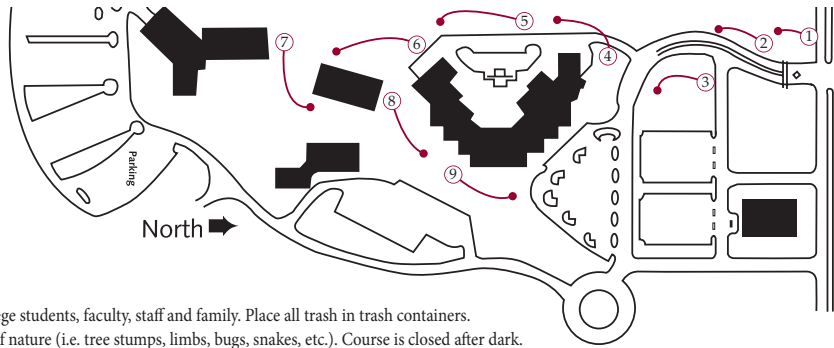

DISTANCE (ft.)	190	186	243	150	214	227	200	200	342
HOLE	1	2	3	4	5	6	7	8	9
PAR	3	3	3	3	3	3	3	3	3

1,952
TOTAL
27

DATE
SCORER

Priority of play is given to Hinds Community College students, faculty, staff and family. Place all trash in trash containers. Be aware of vehicles, crossing roads and all forms of nature (i.e. tree stumps, limbs, bugs, snakes, etc.). Course is closed after dark.

FLYING EAGLE
DISC GOLF COURSE
RANKIN CAMPUS

DISTANCE (ft.)	190	186	243	150	214	227	200	200	342
HOLE	1	2	3	4	5	6	7	8	9
PAR	3	3	3	3	3	3	3	3	3

1,952
TOTAL
27

DATE
SCORER

Priority of play is given to Hinds Community College students, faculty, staff and family. Place all trash in trash containers. Be aware of vehicles, crossing roads and all forms of nature (i.e. tree stumps, limbs, bugs, snakes, etc.). Course is closed after dark.

FLYING EAGLE
DISC GOLF COURSE
RANKIN CAMPUS