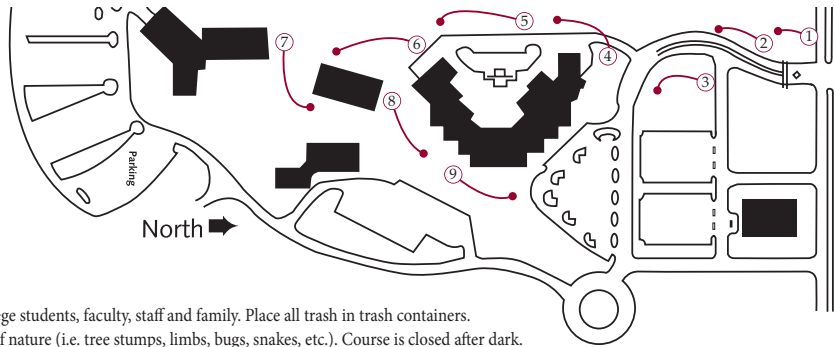

DISTANCE (ft.)	190	186	243	150	214	227	200	200	342
HOLE	1	2	3	4	5	6	7	8	9
PAR	3	3	3	3	3	3	3	3	3

1,952
TOTAL
27

DATE
SCORER

Priority of play is given to Hinds Community College students, faculty, staff and family. Place all trash in trash containers. Be aware of vehicles, crossing roads and all forms of nature (i.e. tree stumps, limbs, bugs, snakes, etc.). Course is closed after dark.

FLYING EAGLE
DISC GOLF COURSE
RANKIN CAMPUS

DISTANCE (ft.)	190	186	243	150	214	227	200	200	342
HOLE	1	2	3	4	5	6	7	8	9
PAR	3	3	3	3	3	3	3	3	3

1,952
TOTAL
27

DATE
SCORER

Priority of play is given to Hinds Community College students, faculty, staff and family. Place all trash in trash containers. Be aware of vehicles, crossing roads and all forms of nature (i.e. tree stumps, limbs, bugs, snakes, etc.). Course is closed after dark.

FLYING EAGLE
DISC GOLF COURSE
RANKIN CAMPUS