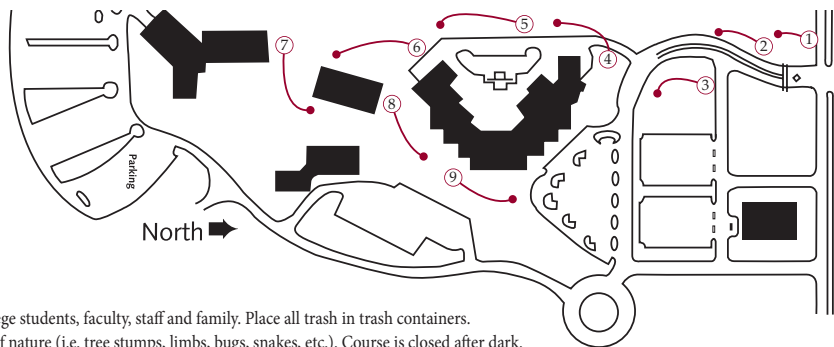

DISTANCE (ft.)	190	186	243	150	214	227	200	200	342
HOLE	1	2	3	4	5	6	7	8	9
PAR	3	3	3	3	3	3	3	3	3

1,952
TOTAL
27

DATE
SCORER

Priority of play is given to Hinds Community College students, faculty, staff and family. Place all trash in trash containers. Be aware of vehicles, crossing roads and all forms of nature (i.e. tree stumps, limbs, bugs, snakes, etc.). Course is closed after dark.

FLYING EAGLE
DISC GOLF COURSE
RANKIN CAMPUS

DISTANCE (ft.)	190	186	243	150	214	227	200	200	342
HOLE	1	2	3	4	5	6	7	8	9
PAR	3	3	3	3	3	3	3	3	3

1,952
TOTAL
27

DATE
SCORER

Priority of play is given to Hinds Community College students, faculty, staff and family. Place all trash in trash containers. Be aware of vehicles, crossing roads and all forms of nature (i.e. tree stumps, limbs, bugs, snakes, etc.). Course is closed after dark.

FLYING EAGLE
DISC GOLF COURSE
RANKIN CAMPUS