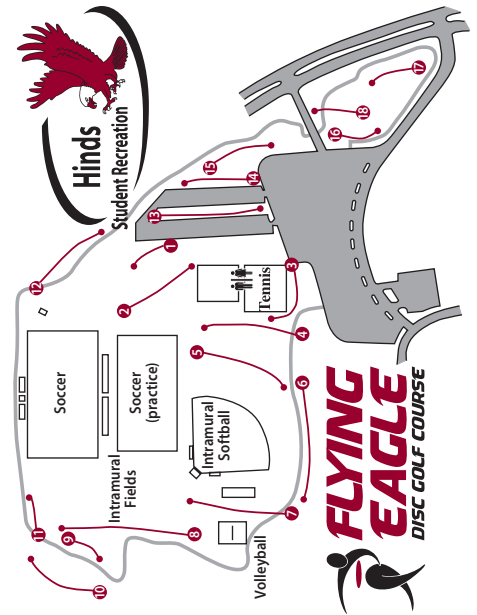

DISTANCE (ft.)	224	245	345	230	270	325	320	400	200
HOLE	1	2	3	4	5	6	7	8	9
PAR	3	3	3	3	3	3	3	3	3

DISTANCE (ft.)	230	155	260	330	245	212	410	185	210
HOLE	10	11	12	13	14	15	16	17	18
PAR	3	3	3	3	3	3	3	3	3

DATE	SCORER

4,796
TOTAL
54

Priority of play is given to Hinds Community College students, faculty, staff and family. Place all trash in trash containers. Stay off soccer and softball fields at all times. Be aware of vehicles, crossing roads and all forms of nature (i.e. tree stumps, limbs, bugs, snakes, etc.). Course is closed after dark.