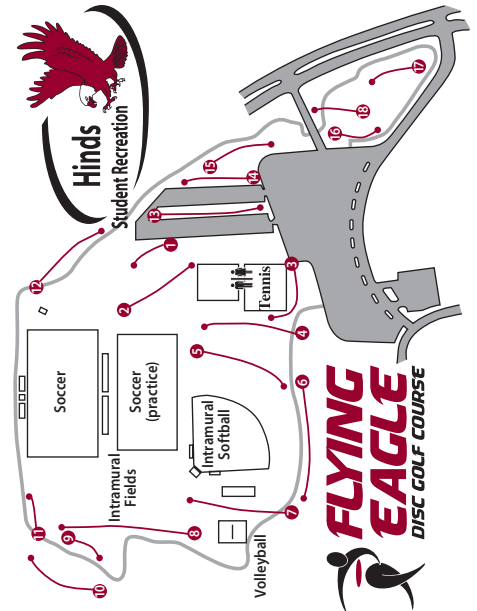

4,796
TOTAL
54

Priority of play is given to Hinds Community College students, faculty, staff and family. Place all trash in trash containers. Stay off soccer and softball fields at all times. Be aware of vehicles, crossing roads and all forms of nature (i.e. tree stumps, limbs, bugs, snakes, etc.). Course is closed after dark.

DISTANCE (ft.)	224	245	345	230	270	325	320	400	200
HOLE	1	2	3	4	5	6	7	8	9
PAR	3	3	3	3	3	3	3	3	3

DISTANCE (ft.)	230	155	260	330	245	212	410	185	210
HOLE	10	11	12	13	14	15	16	17	18
PAR	3	3	3	3	3	3	3	3	3

DATE	SCORER