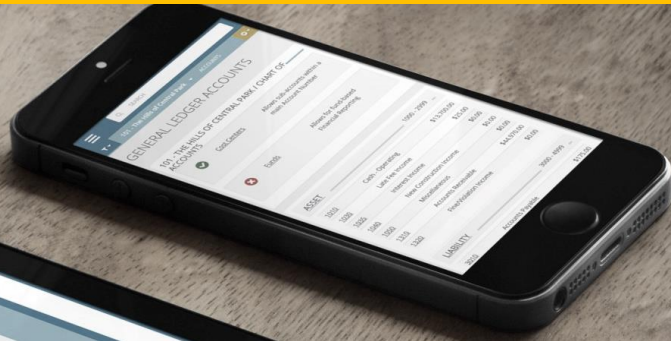

TOPS [ONE]

SYSTEM REQUIREMENTS

As a web-based product, TOPS ONE has a significantly lower requirement set than stand-alone software. However, there are some best practices that we recommend to insure that your experience using TOPS [ONE] is optimal:

What Browser Should I Use?

TOPS [ONE] works best with a modern Webkit based browser, such as Google Chrome, Safari or Opera. For best results, we recommend **Google Chrome**.

What Version of Microsoft Office works with [ONE]?