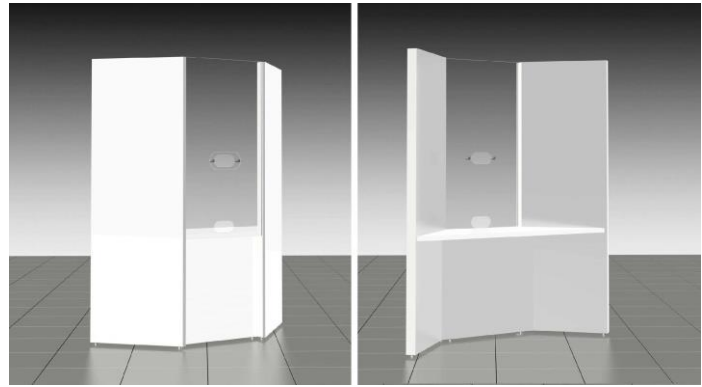

TEMPORARY HEALTHCARE STRUCTURES

Create a Temporary Testing Center Anywhere.

Apple Rock's temporary structures can be set up wherever you need for your testing and healthcare needs. Our talented team of engineers, fabricators and builders are creating temporary testing and administration centers that can be erected anywhere in minutes.

TEMPORARY HEALTHCARE STRUCTURES

PERFECT USE FOR:

- Drive-up testing centers
- Medical exam rooms

TEMPORARY STRUCTURE FEATURES :

- Made from sturdy metal frames, with durable PVC infill panels.
- Scalable to meet any space requirement.
- Optional locking doors, locking storage and ceilings can be provided.
- Easy installation for two people, or professional installation available.
- Custom branding and messaging can be printed on the panels.
- All materials easy to clean and sanitize surfaces.
- Available for rent or purchase.