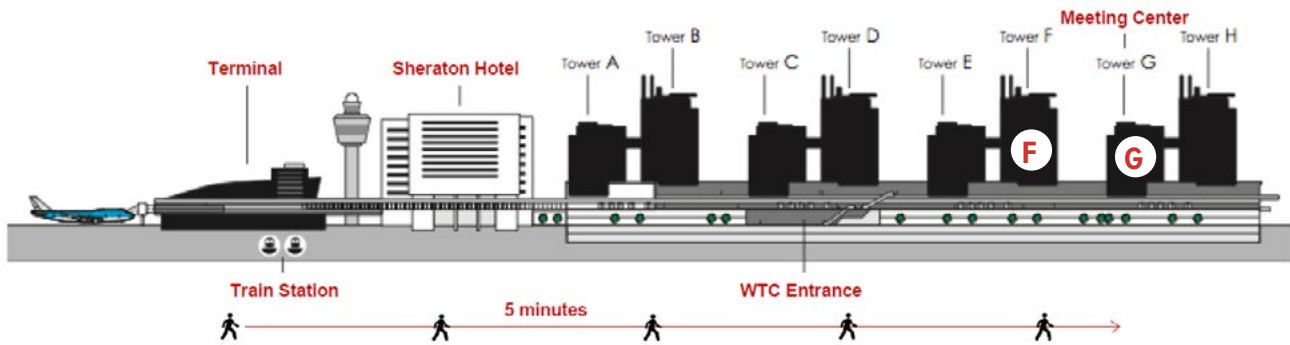

Office Directions

Google Maps Link: <https://goo.gl/maps/32t9kkWt7HAjf3Cm9>