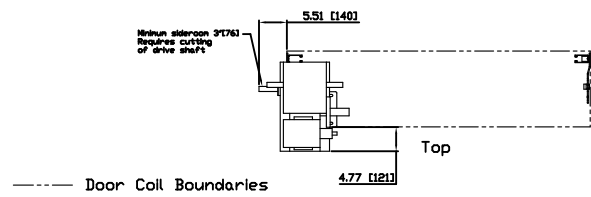

# LEFT HAND DRIVE

Left

Front

Right

# RIGHT HAND DRIVE

Left

Front

Right

Top

4.77 [121]

--- Door Coil Boundaries

Top