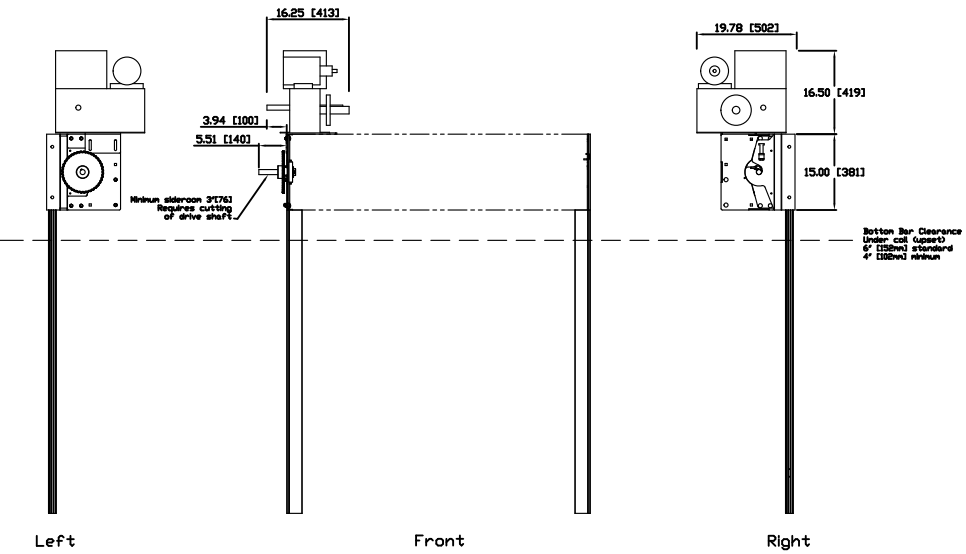

LEFT HAND DRIVE