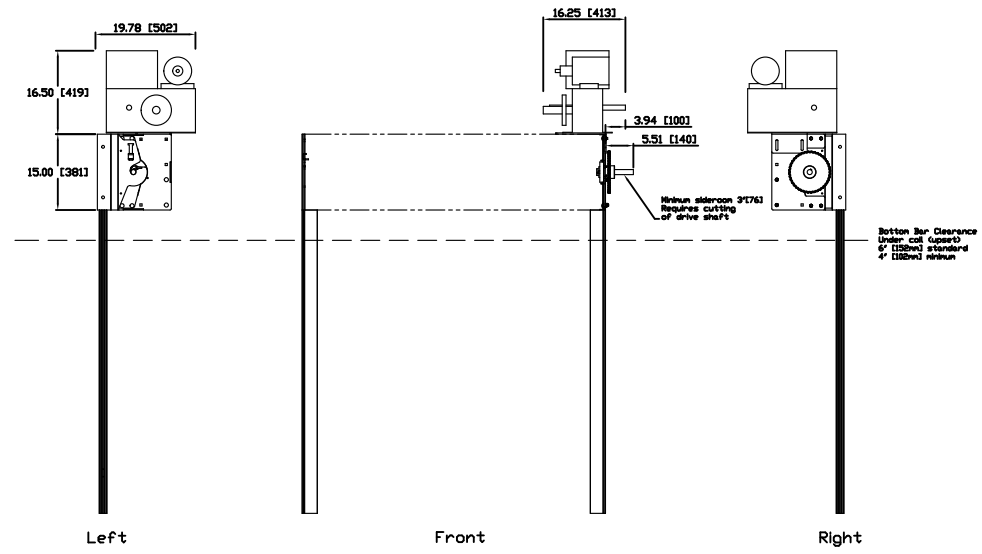

# RIGHT HAND DRIVE

Left

Front

Right

Top

4.77 [121]

--- Door Coil Boundaries

Top