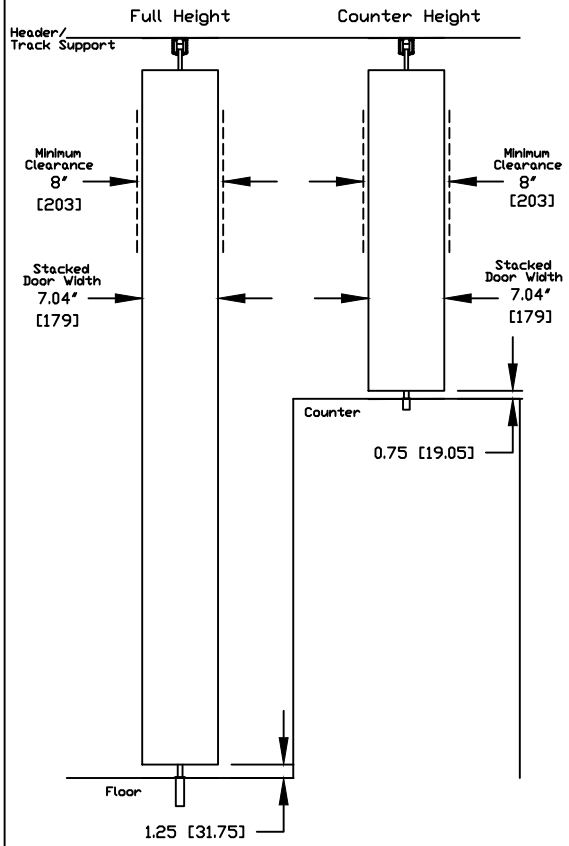

Side Folding Door Elevations

EZ Closure/Slim Line (4") [102]

* Pocket of EZ Closure models is 6' wide

Standard (7") [178]

Wide Body (11") [279]