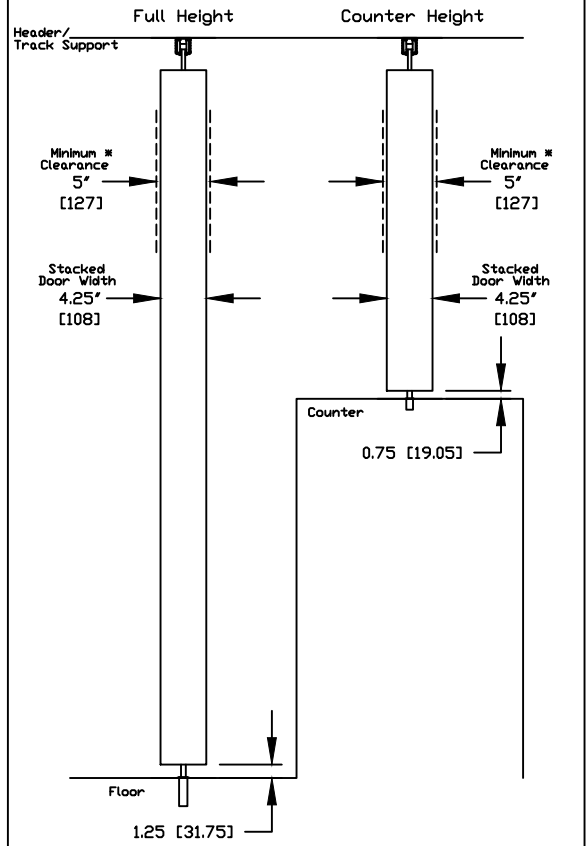

Side Folding Door Elevations

EZ Closure/Slim Line (4") [102]

* Pocket of EZ Closure models is 6' wide

Standard (7") [178]

Wide Body (11") [279]