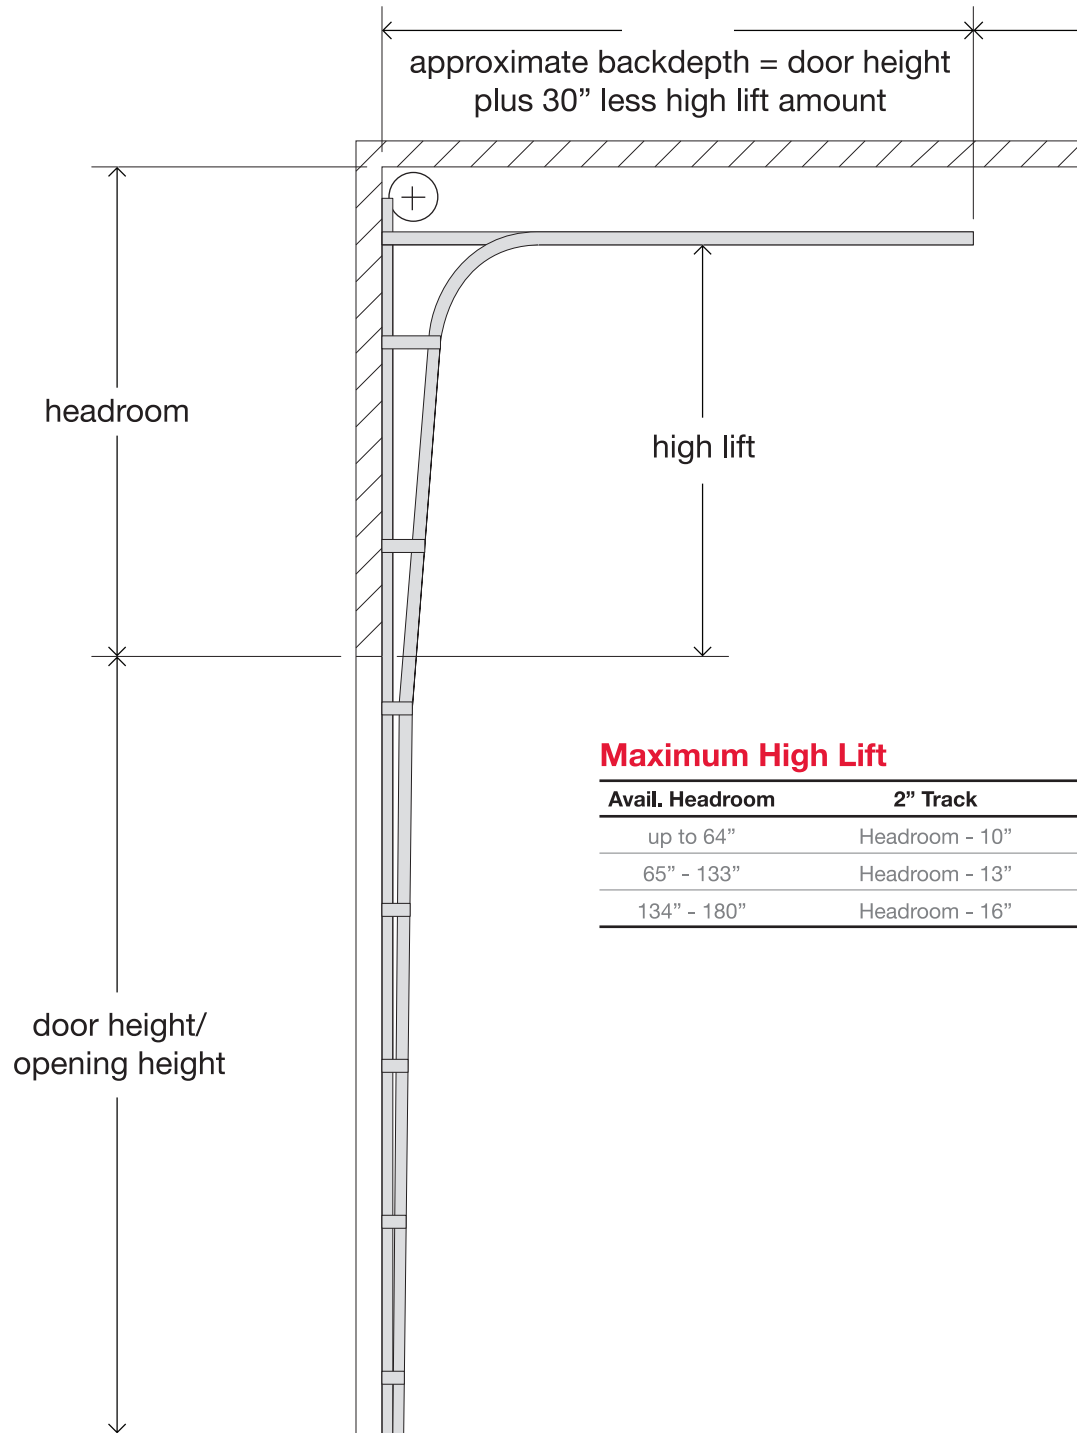

## Headroom and Backdepth Requirements for **High Lift Doors**

### Maximum High Lift

Avail. Headroom	2" Track	3" Track
up to 64"	Headroom - 10"	Headroom - 11"
65" - 133"	Headroom - 13"	Headroom - 14"
134" - 180"	Headroom - 16"	Headroom - 17"