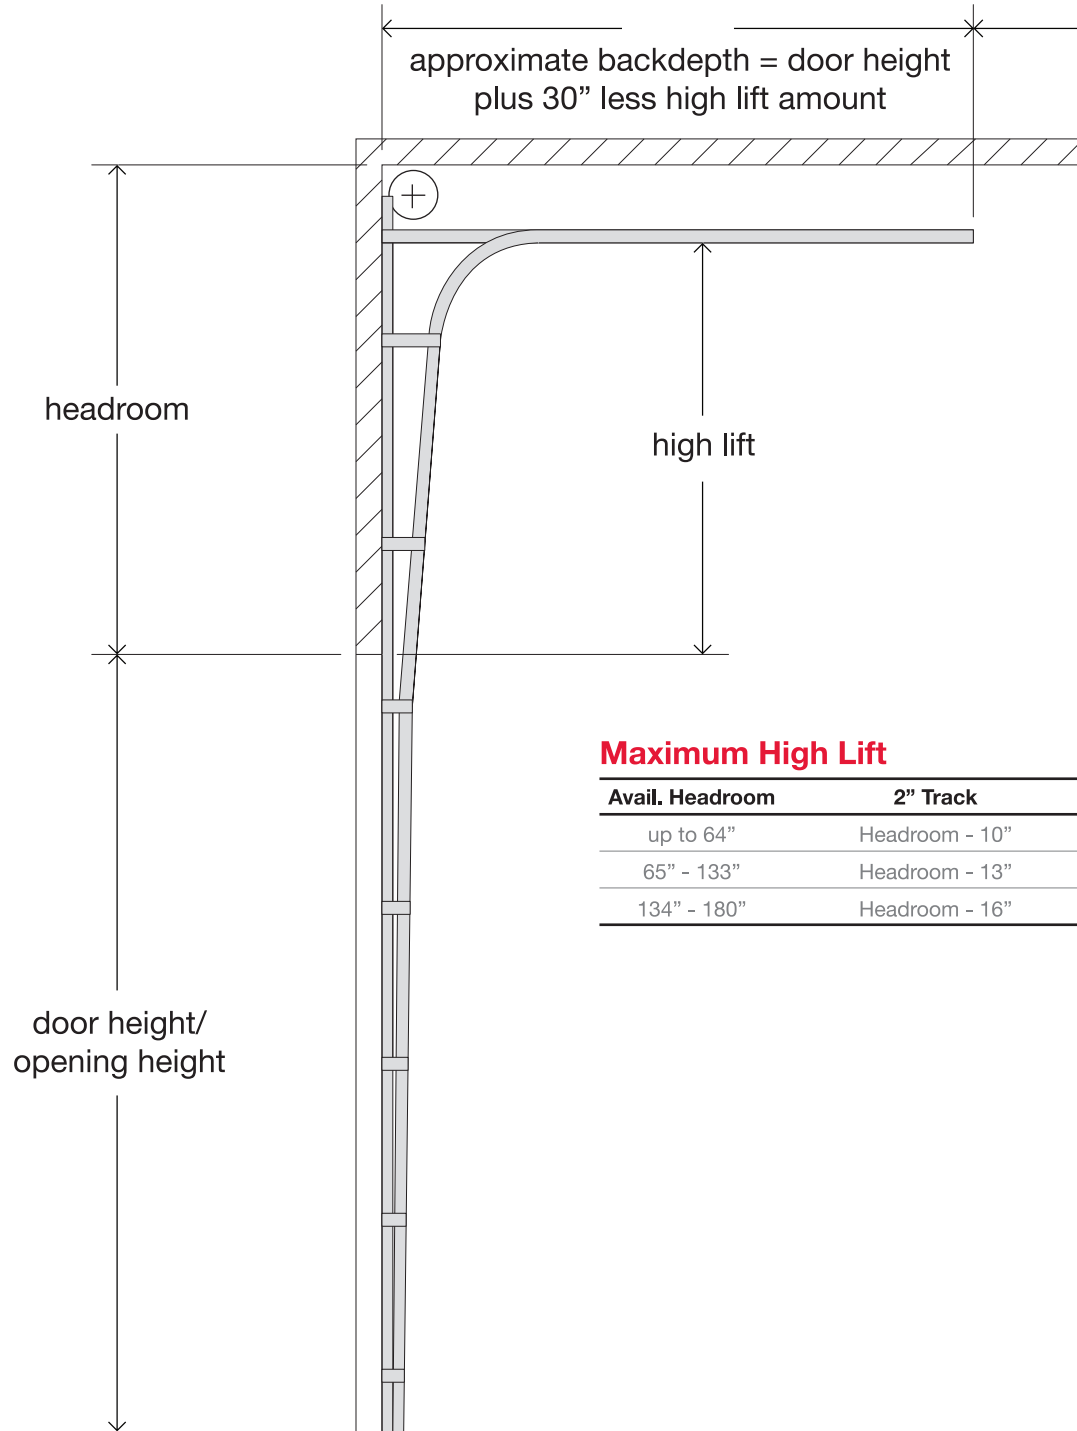

Headroom and Backdepth Requirements for **High Lift Doors**

Maximum High Lift

Avail. Headroom	2" Track	3" Track
up to 64"	Headroom - 10"	Headroom - 11"
65" - 133"	Headroom - 13"	Headroom - 14"
134" - 180"	Headroom - 16"	Headroom - 17"