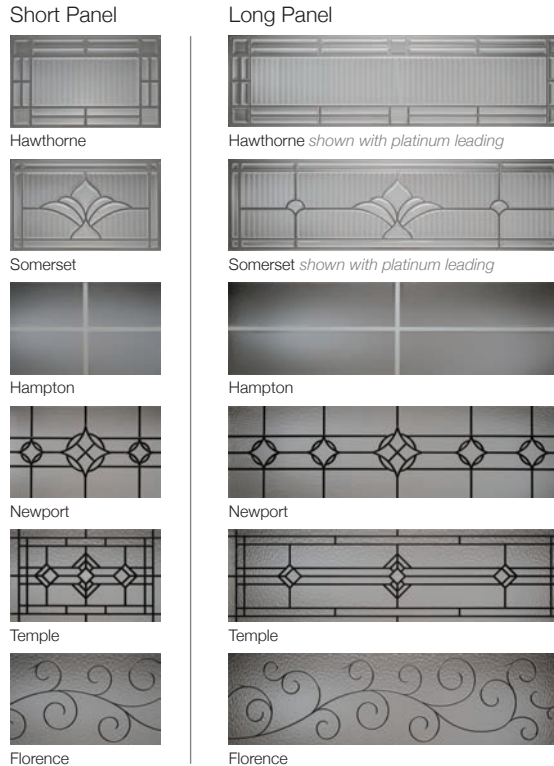

| FLUSH PANEL

THE
QUALITY
GARAGE
DOOR™

LESS IS MORE

FLUSH PANEL

For those who prefer a more contemporary look, our flush garage doors provide straight, clean lines for understated elegance.

GARAGE DOOR STYLE

Plain is available as polycarbonate.

DESIGNER GLASS

Hawthorne and Somerset also available with brass leading.

EXTERIOR HARDWARE

FLUSH PANEL **MODEL SELECTION CHART**

Select Your Garage Door Model

	GOOD		BETTER				BEST																											
Insulation Type	No Insulation 		1-3/8" Polystyrene 		1-13/16" Polystyrene 		1-7/8" Polyurethane 																											
R-value	—		R-7.94		R-10.29		R-17.54																											
Backing	—		Vinyl		Steel		Steel																											
Construction Type	Standard	Heavy Duty	Standard	Heavy Duty	Medium Duty	Heavy Duty	Heavy Duty	Heavy Duty																										
Panel Style / Model Number	<table border="1"> <tr> <td></td> <td>2150 Short Panel</td> <td>4150 Long Panel</td> <td>2140 Short Panel</td> <td>4140 Long Panel</td> <td>2151 Short Panel</td> <td>4151 Long Panel</td> <td>2141 Short Panel</td> <td>4141 Long Panel</td> <td>2284 Short Panel</td> <td>4284 Long Panel</td> <td>2217 Short Panel</td> <td>4217 Long Panel</td> </tr> <tr> <td>Flush Panel</td> <td></td> <td></td> <td></td> <td></td> <td></td> <td></td> <td></td> <td></td> <td></td> <td></td> <td></td> <td></td> </tr> </table>									2150 Short Panel	4150 Long Panel	2140 Short Panel	4140 Long Panel	2151 Short Panel	4151 Long Panel	2141 Short Panel	4141 Long Panel	2284 Short Panel	4284 Long Panel	2217 Short Panel	4217 Long Panel	Flush Panel												
	2150 Short Panel	4150 Long Panel	2140 Short Panel	4140 Long Panel	2151 Short Panel	4151 Long Panel	2141 Short Panel	4141 Long Panel	2284 Short Panel	4284 Long Panel	2217 Short Panel	4217 Long Panel																						
Flush Panel																																		