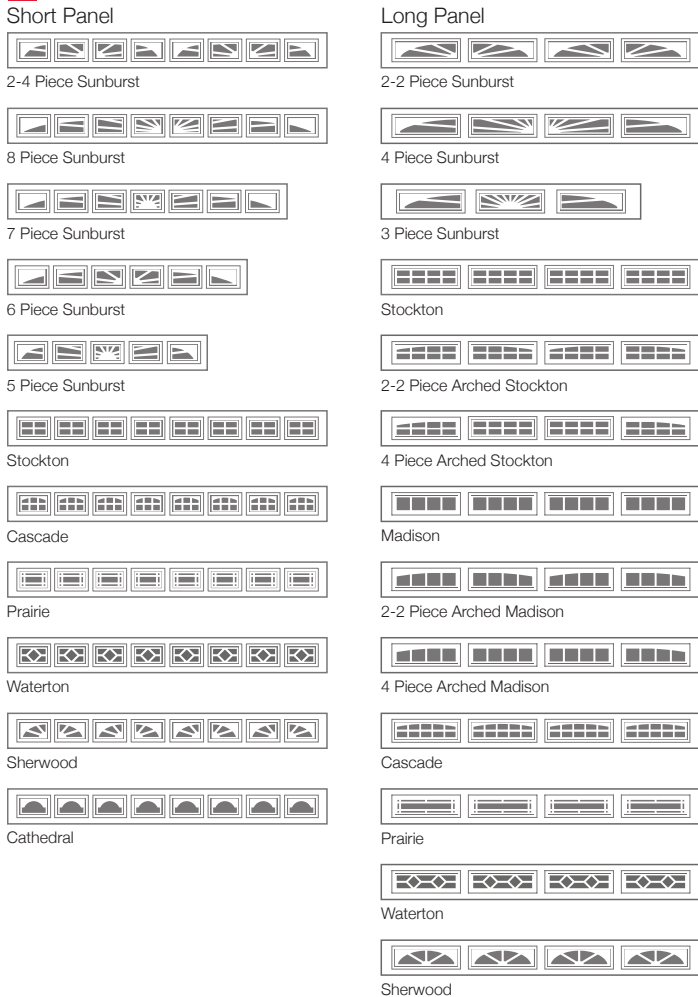

WINDOW INSERTS