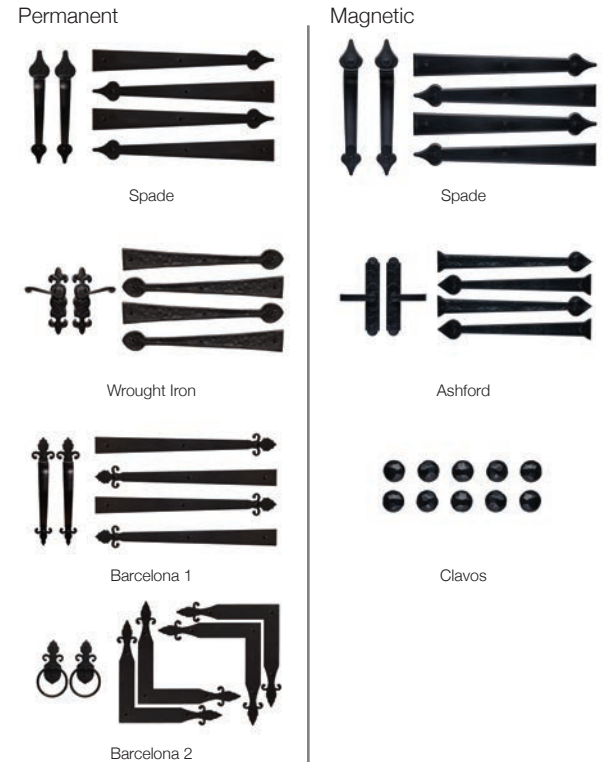

| FLUSH PANEL

THE
QUALITY
GARAGE
DOOR™

LESS IS MORE

FLUSH PANEL

For those who prefer a more contemporary look, our flush garage doors provide straight, clean lines for understated elegance.

GARAGE DOOR STYLE

Plain is available as polycarbonate.

DESIGNER GLASS

Hawthorne and Somerset also available with brass leading.

EXTERIOR HARDWARE

FLUSH PANEL **MODEL SELECTION CHART**

Select Your Garage Door Model

	GOOD		BETTER				BEST																											
Insulation Type	No Insulation 		1-3/8" Polystyrene 		1-13/16" Polystyrene 		1-7/8" Polyurethane 																											
R-value	—		R-7.94		R-10.29		R-17.54																											
Backing	—		Vinyl		Steel		Steel																											
Construction Type	Standard	Heavy Duty	Standard	Heavy Duty	Medium Duty	Heavy Duty	Heavy Duty	Heavy Duty																										
Panel Style / Model Number	<table border="1"> <tr> <td></td> <td>2150 Short Panel</td> <td>4150 Long Panel</td> <td>2140 Short Panel</td> <td>4140 Long Panel</td> <td>2151 Short Panel</td> <td>4151 Long Panel</td> <td>2141 Short Panel</td> <td>4141 Long Panel</td> <td>2284 Short Panel</td> <td>4284 Long Panel</td> <td>2217 Short Panel</td> <td>4217 Long Panel</td> </tr> <tr> <td>Flush Panel</td> <td></td> <td></td> <td></td> <td></td> <td></td> <td></td> <td></td> <td></td> <td></td> <td></td> <td></td> <td></td> </tr> </table>									2150 Short Panel	4150 Long Panel	2140 Short Panel	4140 Long Panel	2151 Short Panel	4151 Long Panel	2141 Short Panel	4141 Long Panel	2284 Short Panel	4284 Long Panel	2217 Short Panel	4217 Long Panel	Flush Panel												
	2150 Short Panel	4150 Long Panel	2140 Short Panel	4140 Long Panel	2151 Short Panel	4151 Long Panel	2141 Short Panel	4141 Long Panel	2284 Short Panel	4284 Long Panel	2217 Short Panel	4217 Long Panel																						
Flush Panel																																		