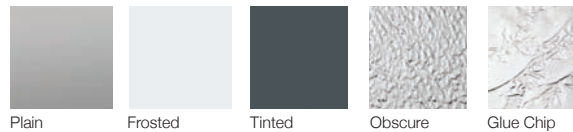

Flush Panel

Flush Panel, Model 2284 shown in sandstone.

FLUSH PANEL **PERSONALIZING OPTIONS**

Not all options shown are available with every model.

COLORS¹

PAINTED WOODTONES¹

WINDOW INSERTS

GLASS

Plain is available as polycarbonate.

DESIGNER GLASS

Hawthorne and Somerset also available with brass leading.

EXTERIOR HARDWARE

FLUSH PANEL **MODEL SELECTION CHART**

Select Your Garage Door Model

	GOOD		BETTER				BEST																											
Insulation Type	No Insulation 		1-3/8" Polystyrene 		1-13/16" Polystyrene 		1-7/8" Polyurethane 																											
R-value	—		R-7.94		R-10.29		R-17.54																											
Backing	—		Vinyl		Steel		Steel																											
Construction Type	Standard	Heavy Duty	Standard	Heavy Duty	Medium Duty	Heavy Duty	Heavy Duty	Heavy Duty																										
Panel Style / Model Number	<table border="1"> <tr> <td></td> <td>2150 Short Panel</td> <td>4150 Long Panel</td> <td>2140 Short Panel</td> <td>4140 Long Panel</td> <td>2151 Short Panel</td> <td>4151 Long Panel</td> <td>2141 Short Panel</td> <td>4141 Long Panel</td> <td>2284 Short Panel</td> <td>4284 Long Panel</td> <td>2217 Short Panel</td> <td>4217 Long Panel</td> </tr> <tr> <td>Flush Panel</td> <td></td> <td></td> <td></td> <td></td> <td></td> <td></td> <td></td> <td></td> <td></td> <td></td> <td></td> <td></td> </tr> </table>									2150 Short Panel	4150 Long Panel	2140 Short Panel	4140 Long Panel	2151 Short Panel	4151 Long Panel	2141 Short Panel	4141 Long Panel	2284 Short Panel	4284 Long Panel	2217 Short Panel	4217 Long Panel	Flush Panel												
	2150 Short Panel	4150 Long Panel	2140 Short Panel	4140 Long Panel	2151 Short Panel	4151 Long Panel	2141 Short Panel	4141 Long Panel	2284 Short Panel	4284 Long Panel	2217 Short Panel	4217 Long Panel																						
Flush Panel																																		