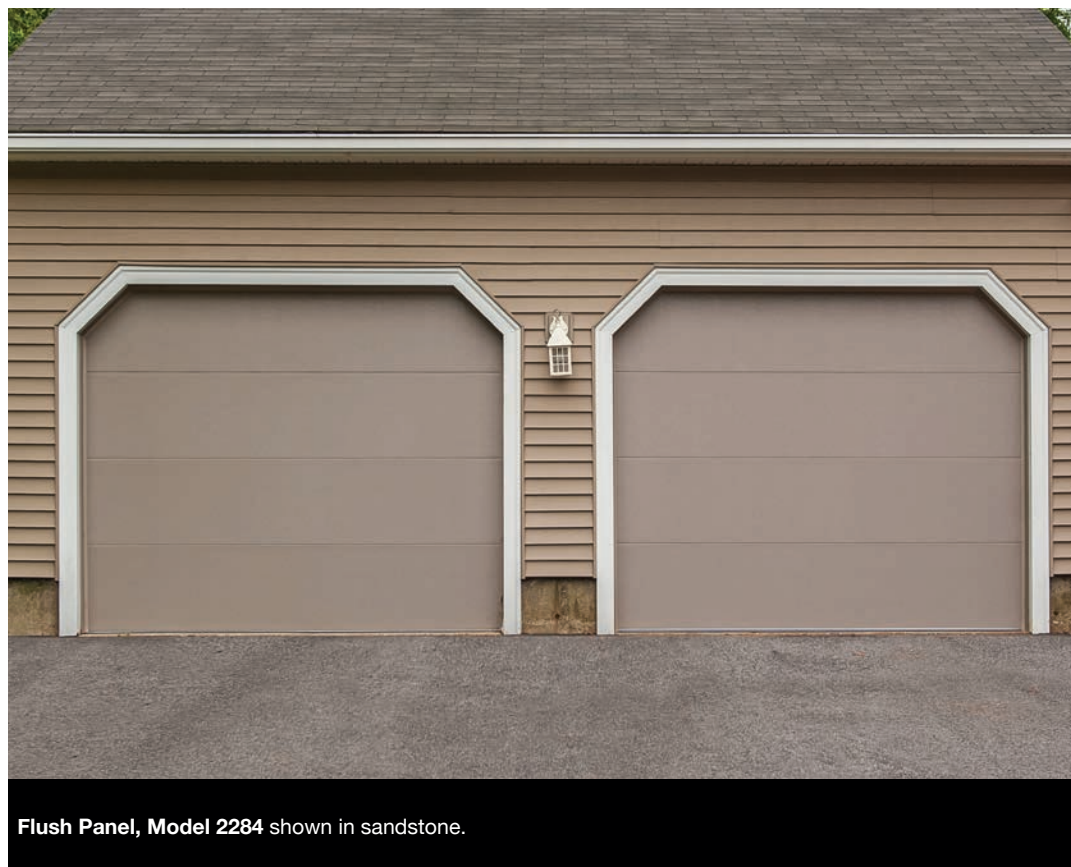

LESS IS MORE

FLUSH PANEL

For those who prefer a more contemporary look, our flush garage doors provide straight, clean lines for understated elegance.

GARAGE DOOR STYLE

Flush Panel

Flush Panel, Model 2284 shown in sandstone.