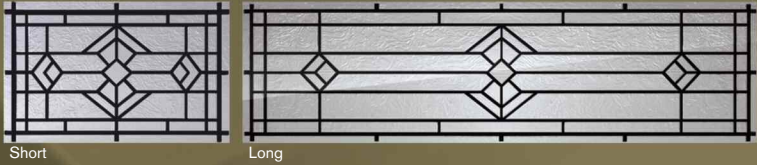

DECORATIVE GLASS

2700 SERIES

Monticello*

Somerset*

Hawthorne*

Somerset*

Hampton

Newport

Temple

Florence

LaSalle

Note: All decorative and designer glass is either transparent or semi-transparent.
Specifications are subject to change without notice. Please note that some optional features shown may not be available on all models, see distributor for details.

*Caming is available in either:
 Brass   Platinum

DESIGNER GLASS

Decorative & Designer Glass Options

GLASS

Add a touch of elegance and complement the outside of your home with the addition of decorative and designer glass options from C.H.I. These options are an investment designed to improve the natural beauty of your exterior while adding to the value of your home.

GLASS DETAILS

1. 1/8" single pane non-insulated
2. 1/2" double pane insulated