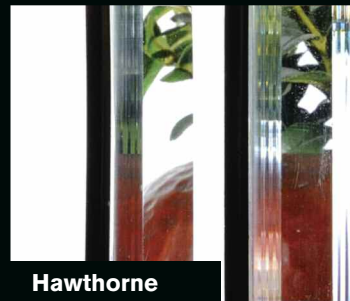

GLASS DETAILS

- 1. 1/8" single pane non-insulated
- 2. 1/2" double pane insulated

Plain

Frosted

Tinted

Seeded

Glue Chip

Obscure