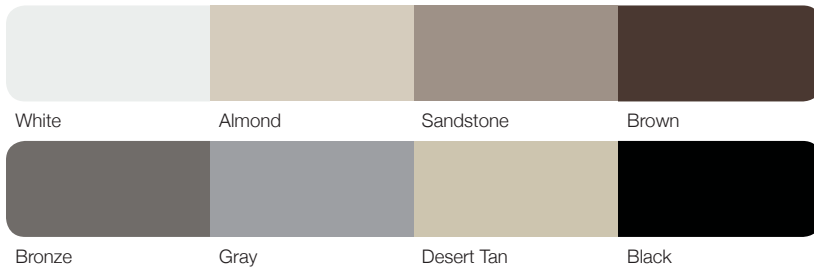

2150 SKYLINE FLUSH

STUDIO COLLECTION

PERSONALIZING OPTIONS

GOOD / BETTER / BEST

COLORS¹

SHORT WINDOW INSERTS

GLASS Plain available as Polycarbonate

Specifications

Panel Style	Flush
Section Construction	2" Thick - 1-Sided Steel
Section Material	Standard / 25 ² Ga. Steel
Insulation Type	No Insulation
R-value / Thermal Performance	—
Powder Coating¹	188 colors
Window Style³	Short [19.25" x 12.75"]
Glass	Non-Insulated
Wind Load	Non-Impact and Impact Rated
Warranty	Limited Lifetime on Sections 3 Years on Springs 6 Years on Hardware