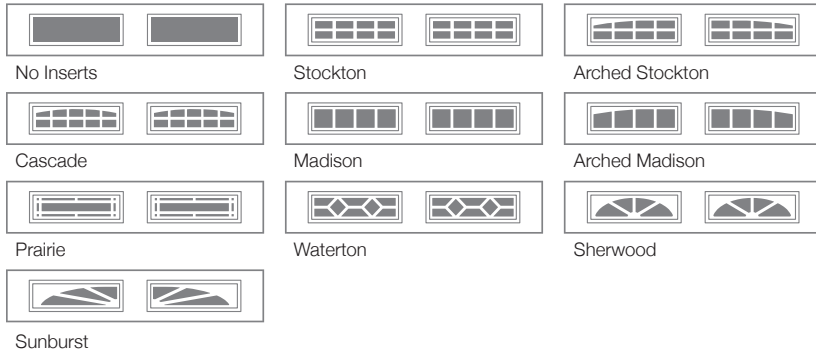

LONG WINDOW INSERTS