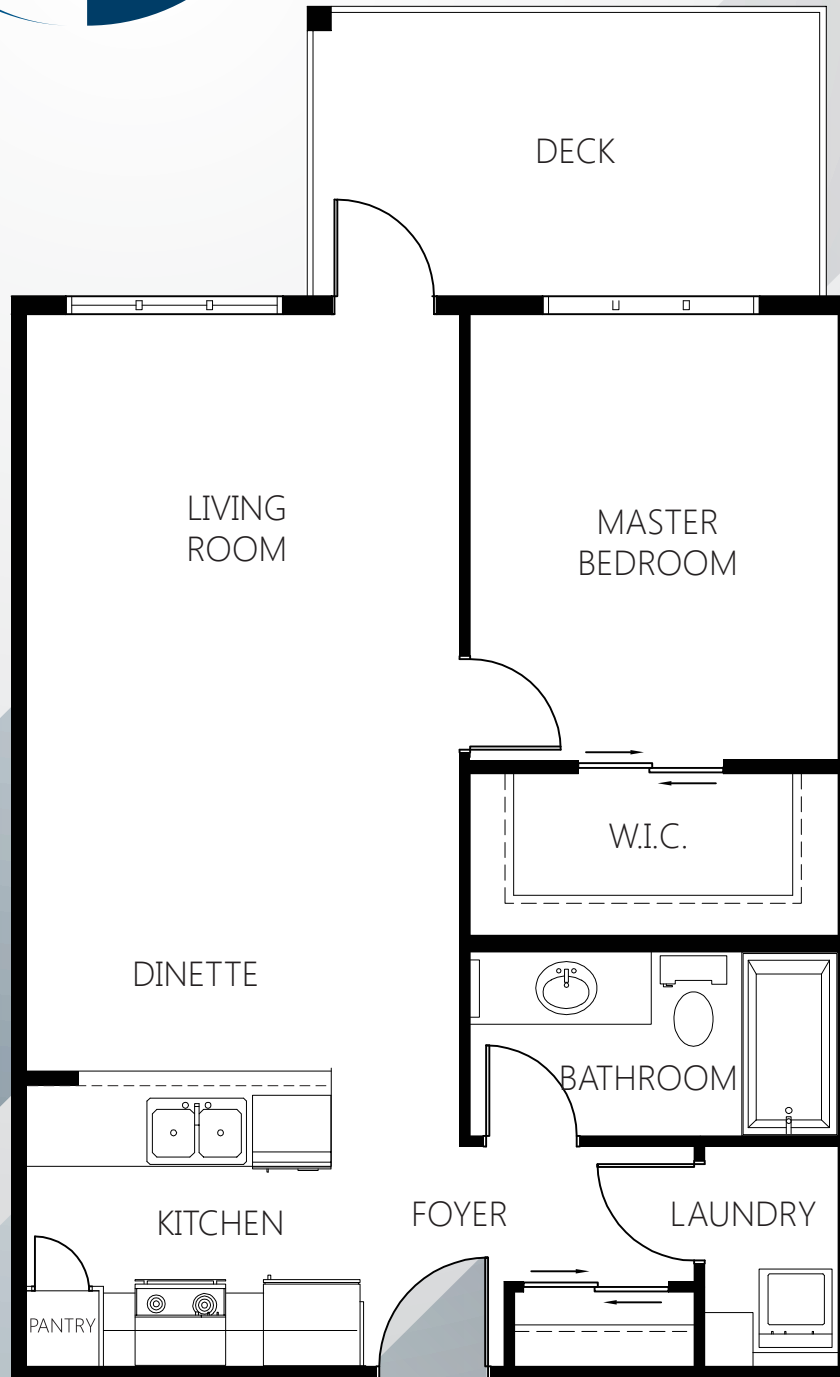

Flagstaff

690 ft²

1 Bedroom, 1 Bathroom

Dimensions as shown are approximations only and may change without notice. Architectural requirements may alter side elevation and window placement on site. E. & O. E. November 2015