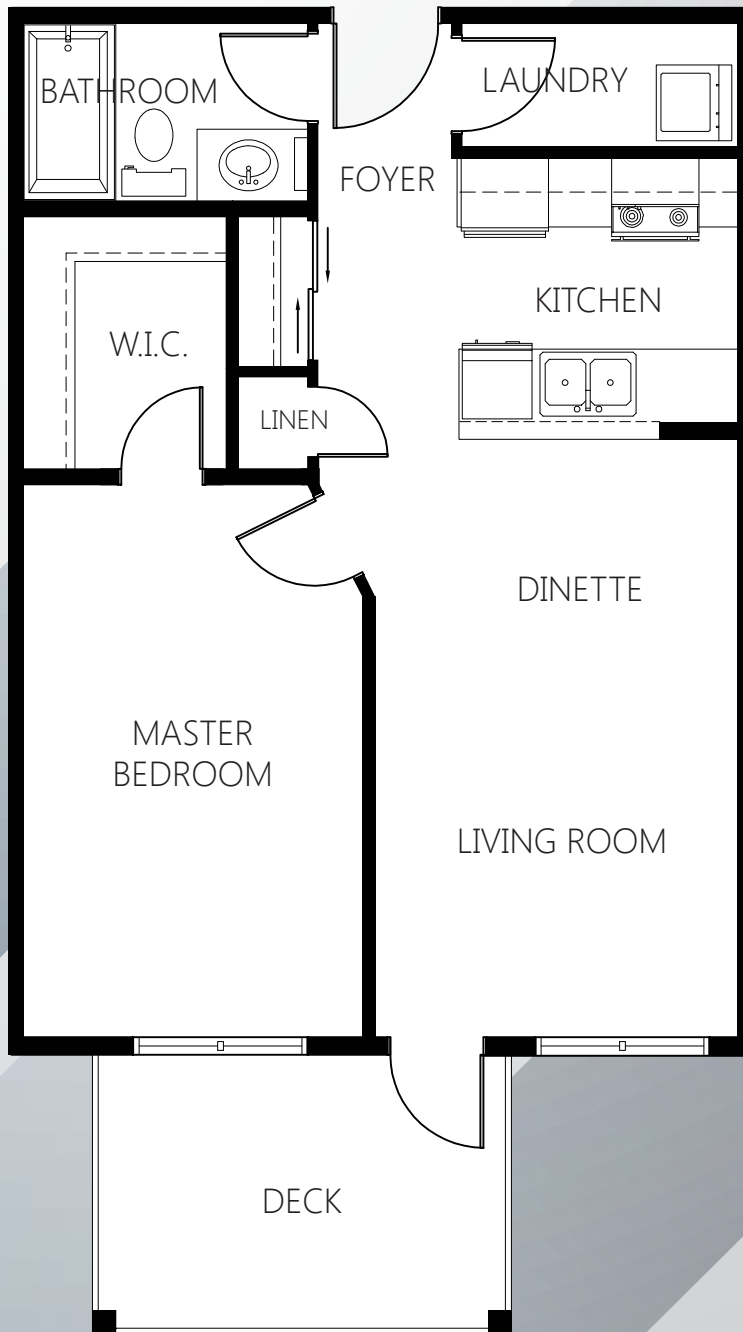

Logan

630 ft²
1 Bedroom, 1 Bathroom

Dimensions as shown are approximations only and may change without notice. Architectural requirements may alter side elevation and window placement on site. E. & O. E. November 2015