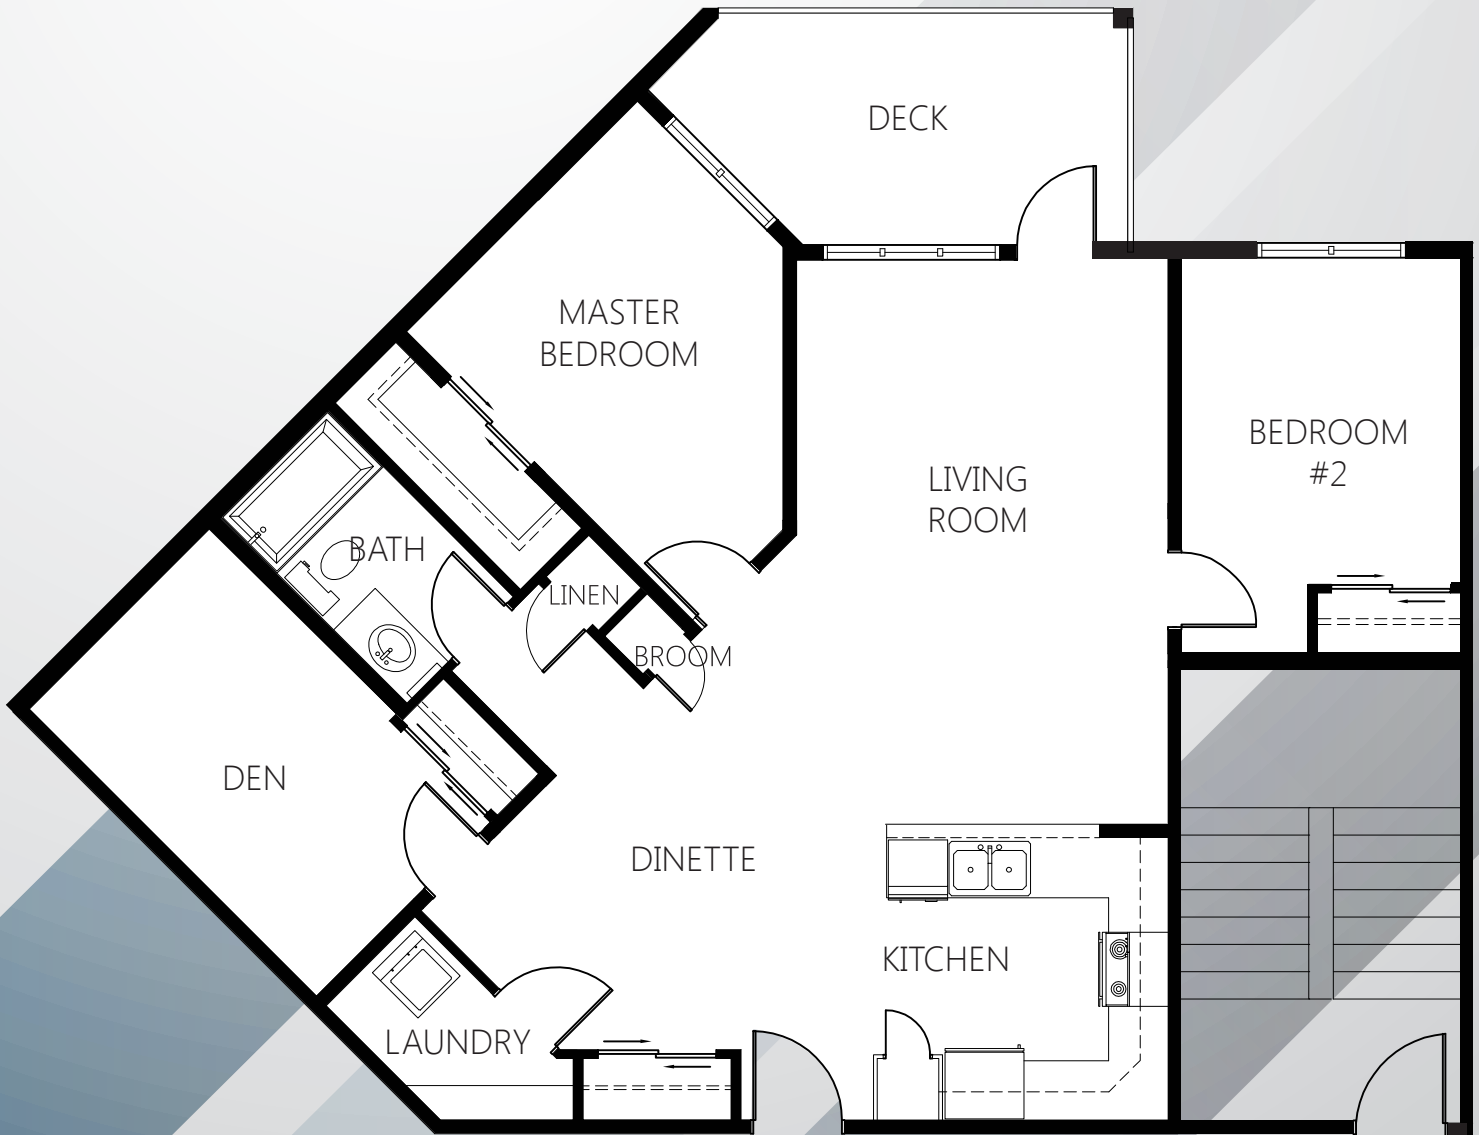

CROSSROADS OF RUTHERFORD

Luxor II

1100 ft²
2 Bedrooms, 1 Bathroom + Den