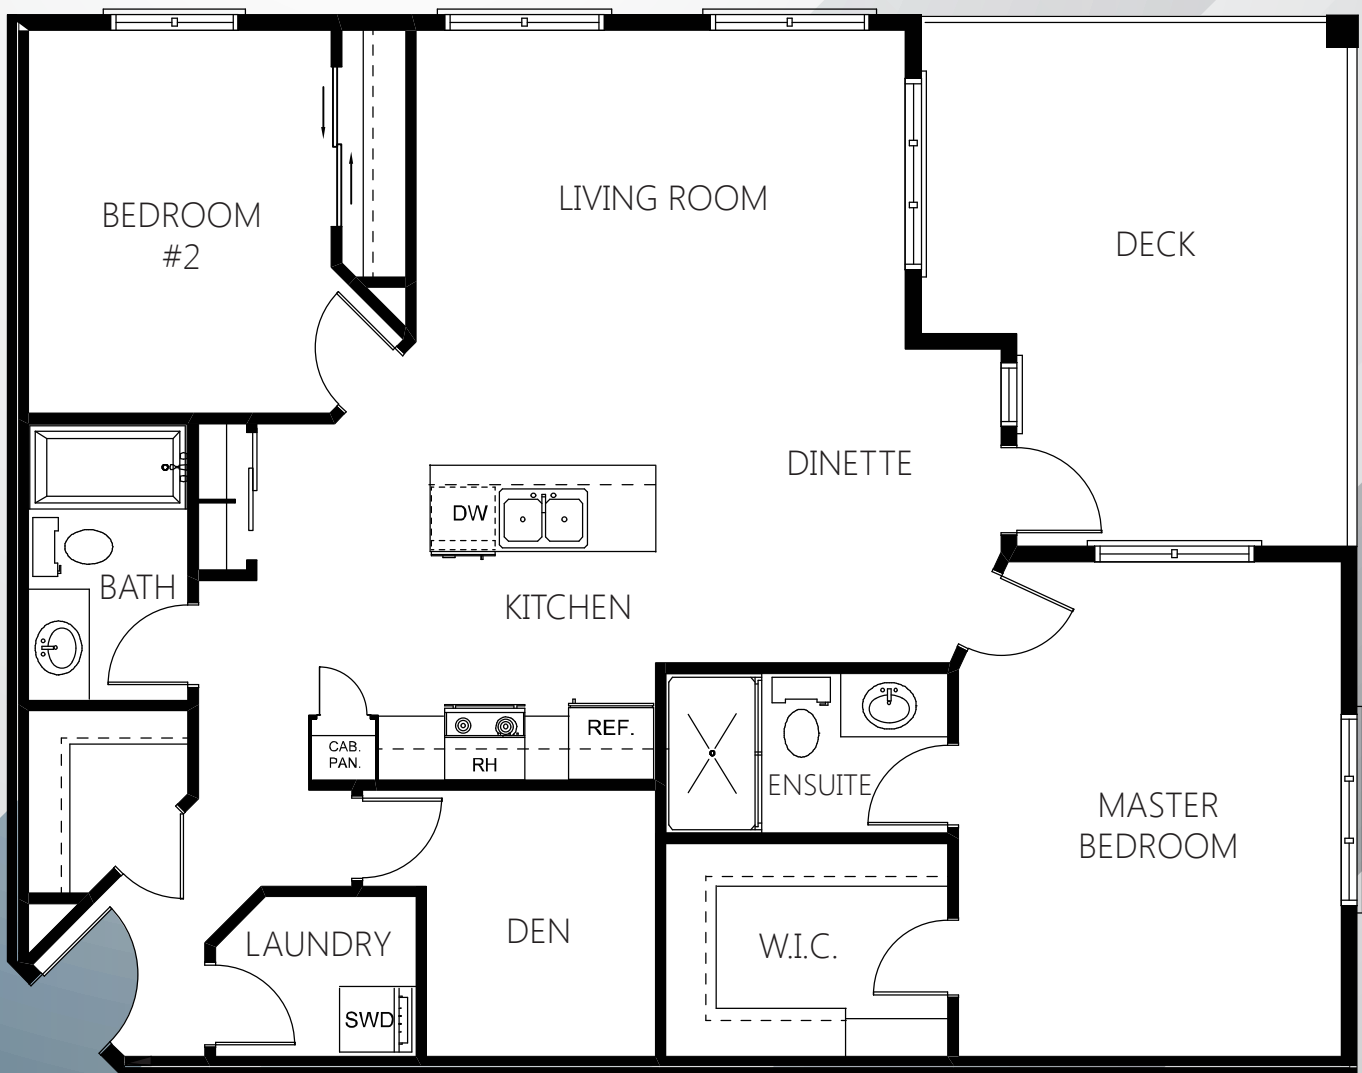

CROSSROADS OF RUTHERFORD

McCarran

1160 ft²
2 Bedrooms, 2 Bathrooms + Den