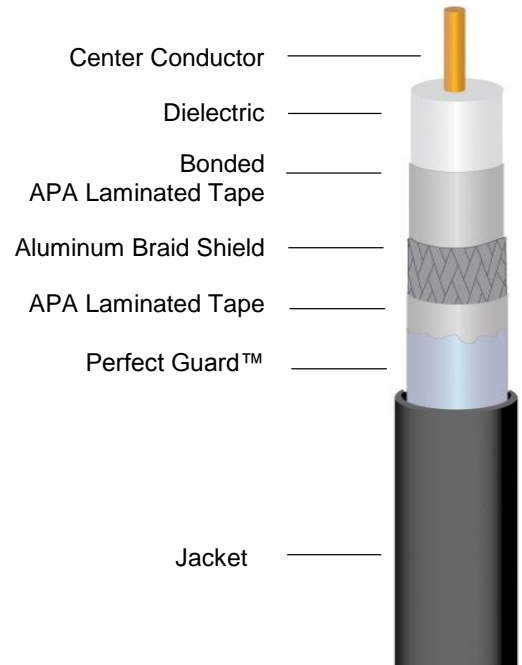

Unless otherwise specified, dimensions, material, electrical and mechanical specifications shall comply with ANSI SCTE 74
*Cable image for reference only. Please refer to jacket description for color.

This product may be protected by one or more patents • For further information, please visit: www.ppc-online.com/patents

6176 East Molloy Road | East Syracuse, NY 13057 | 1-800-800-6652 | ppc@ppc-online.com | www.ppc-online.com