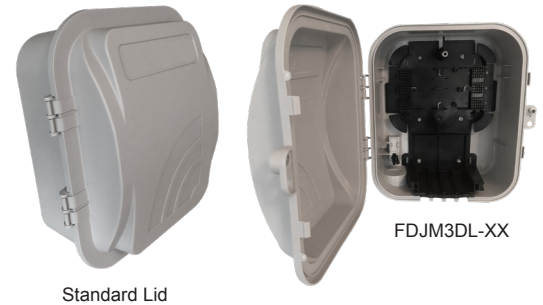

Universal Fiber House Box

Features & Benefits

- House fiber drop slack and the ONU in one enclosure
- Universal mounting platform works with most ONU designs
- Accommodates pre-terminated or spliced fiber drops
- Manage up to 50 feet of slack fiber cable
- Upgrade fiber platforms without rewiring the drop

Overview

PPC's residential demarcation enclosures are designed to efficiently house fiber optic ONUs for FTTH installs. The unique design improves the installation efficiency with a single housing and prevents errors and downtime created by mishandling. The internal mounting arrangement allows for a standardized method of installing components. All mounts are the same height and spaced in 1/2 in increments per SCTE requirements. The open-ended, self-sealing cable ports at the bottom of the box allow components to be assembled outside of the enclosure making for quicker installations. The fiber entry port also accepts standard duct couplings for up to 1 in conduit.

Technical Data

UV Resistance	Salt Fog	Chemical Resistance	Material	Dimensions (HxWxD) Internal
30 Days per ASTM G26-93	60 Days per ASTM B117-90	30 Days at 100°F and 95% RH Resists chipping and/or cracking when subjected to household chemicals	Copolymer Impact Polypropylene	13 in x 11 in x 6 in