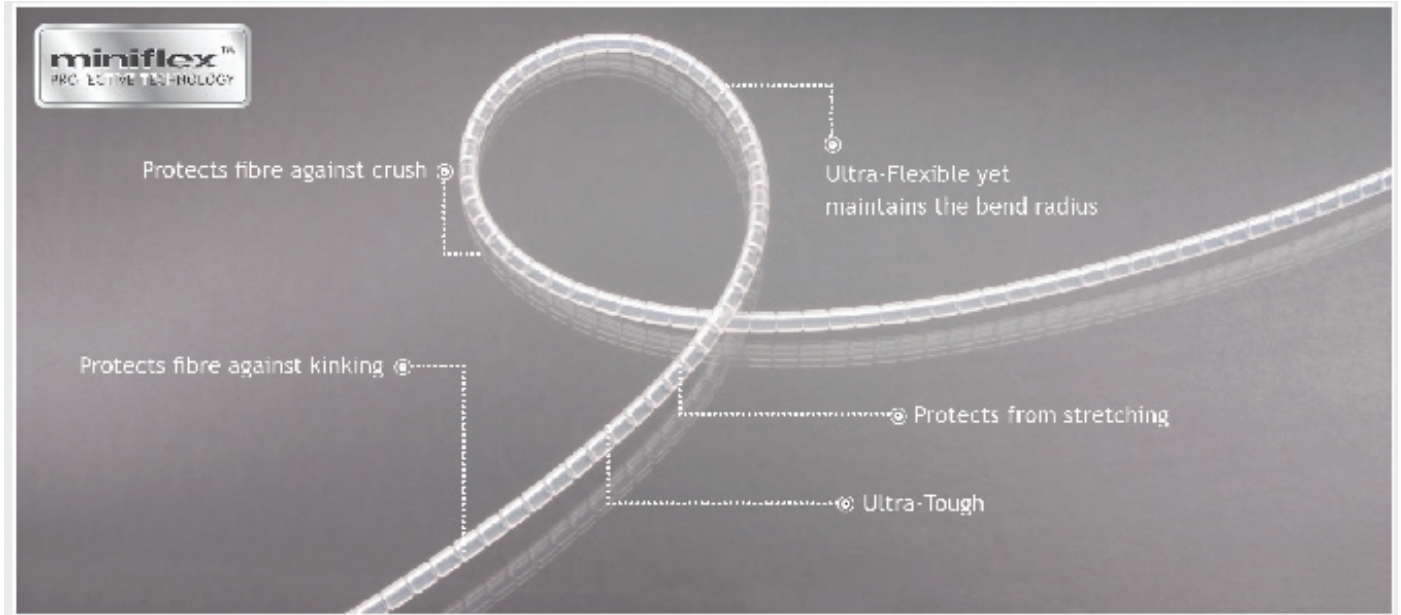

MiniFlex™ Auto

PPC
Broadband Fiber Ltd.
A **BELDEN** BRAND