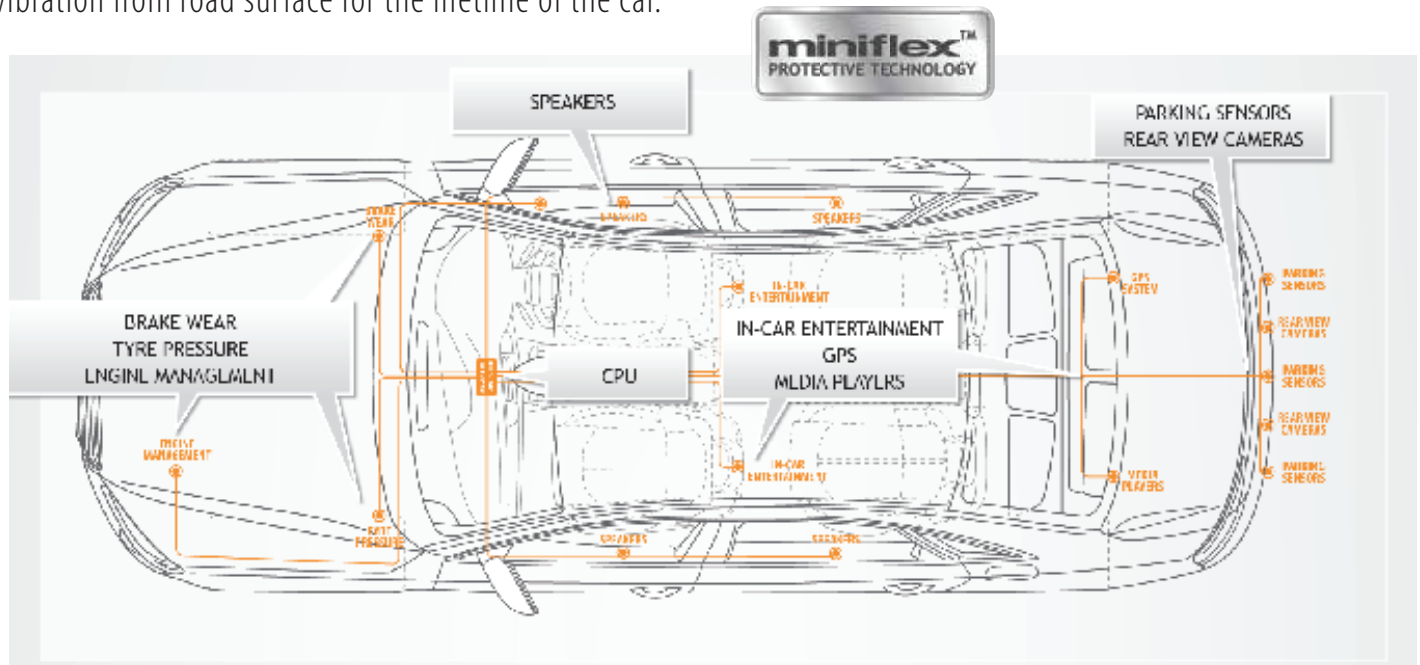

MiniFlex™ Auto

Optical Fiber Protection for in-car fiber - A specific product developed for the automotive industry for added protection against damage through fitting/installation in the factory, vibration from road surface for the lifetime of the car.

CLIENTS	PRODUCT SYNOPSIS	INSTALLATION
Audi	Orange in colour, protection tubing. Just where fibre is open to service and customer interaction.	• For use with both Plastic Optical Fibre (POF) and silica Optical Fibre
Land Rover,	• Miniflex™ AUTO	• Available as a slit product allowing retro fitting to existing fiber
Aston Martin		• Easy to use - hand tool enables Miniflex to be fitted by unskilled labour in seconds.
Saab		• Easy to use - hand tool enables Miniflex to be fitted by unskilled labour in seconds.
Volvo		• Automated "zipping" tool available to enable installation engineers to protect fiber of long lengths (slit version)

PRODUCTS

MiniFlex™ Auto

SPECIFICATIONS

OUTSIDE Ø	INSIDE Ø	WEIGHT (per km)	CRUSH RESISTANCE 20% DEFLECTION	MAX INSTALL TENSION	SERVICE TEMP*	INSTALLATION TEMP*
(mm)	(mm)	(kg)	(n)	(n/lbf)	(°C)	(°C)
3mm 0.118"	1.4mm 0.118"	8.1kg 5.4lbs	950 N / 200 lbf	140 N 30 lbf	-40°C / +80°C	-10°C / +60°C
3mm 0.118"	1.9mm 0.118"	7.8kg 5.2lbs	335 N / 75 lbf	65 N 15 lbf	-40°C / +80°C	-10°C / +60°C
4mm 0.157"	2.6mm 0.118"	11kg 7.3lbs	650 N / 145 lbf	130 N 30 lbf	-40°C / +80°C	-10°C / +60°C
5mm 0.197"	3.1mm 0.118"	13.6kg 9.1lbs	1400 N / 300 lbf	280 N 60 lbf	-40°C / +80°C	-10°C / +60°C
5mm 0.197"	3.3mm 0.118"	13kg 8.7lbs	1000 N / 220 lbf	245 N 55 lbf	-40°C / +80°C	-10°C / +60°C
6.35mm 0.250"	4.2mm 0.118"	19.4g 13lbs	650 N / 145 lbf	130 N 30 lbf	-40°C / +80°C	-10°C / +60°C