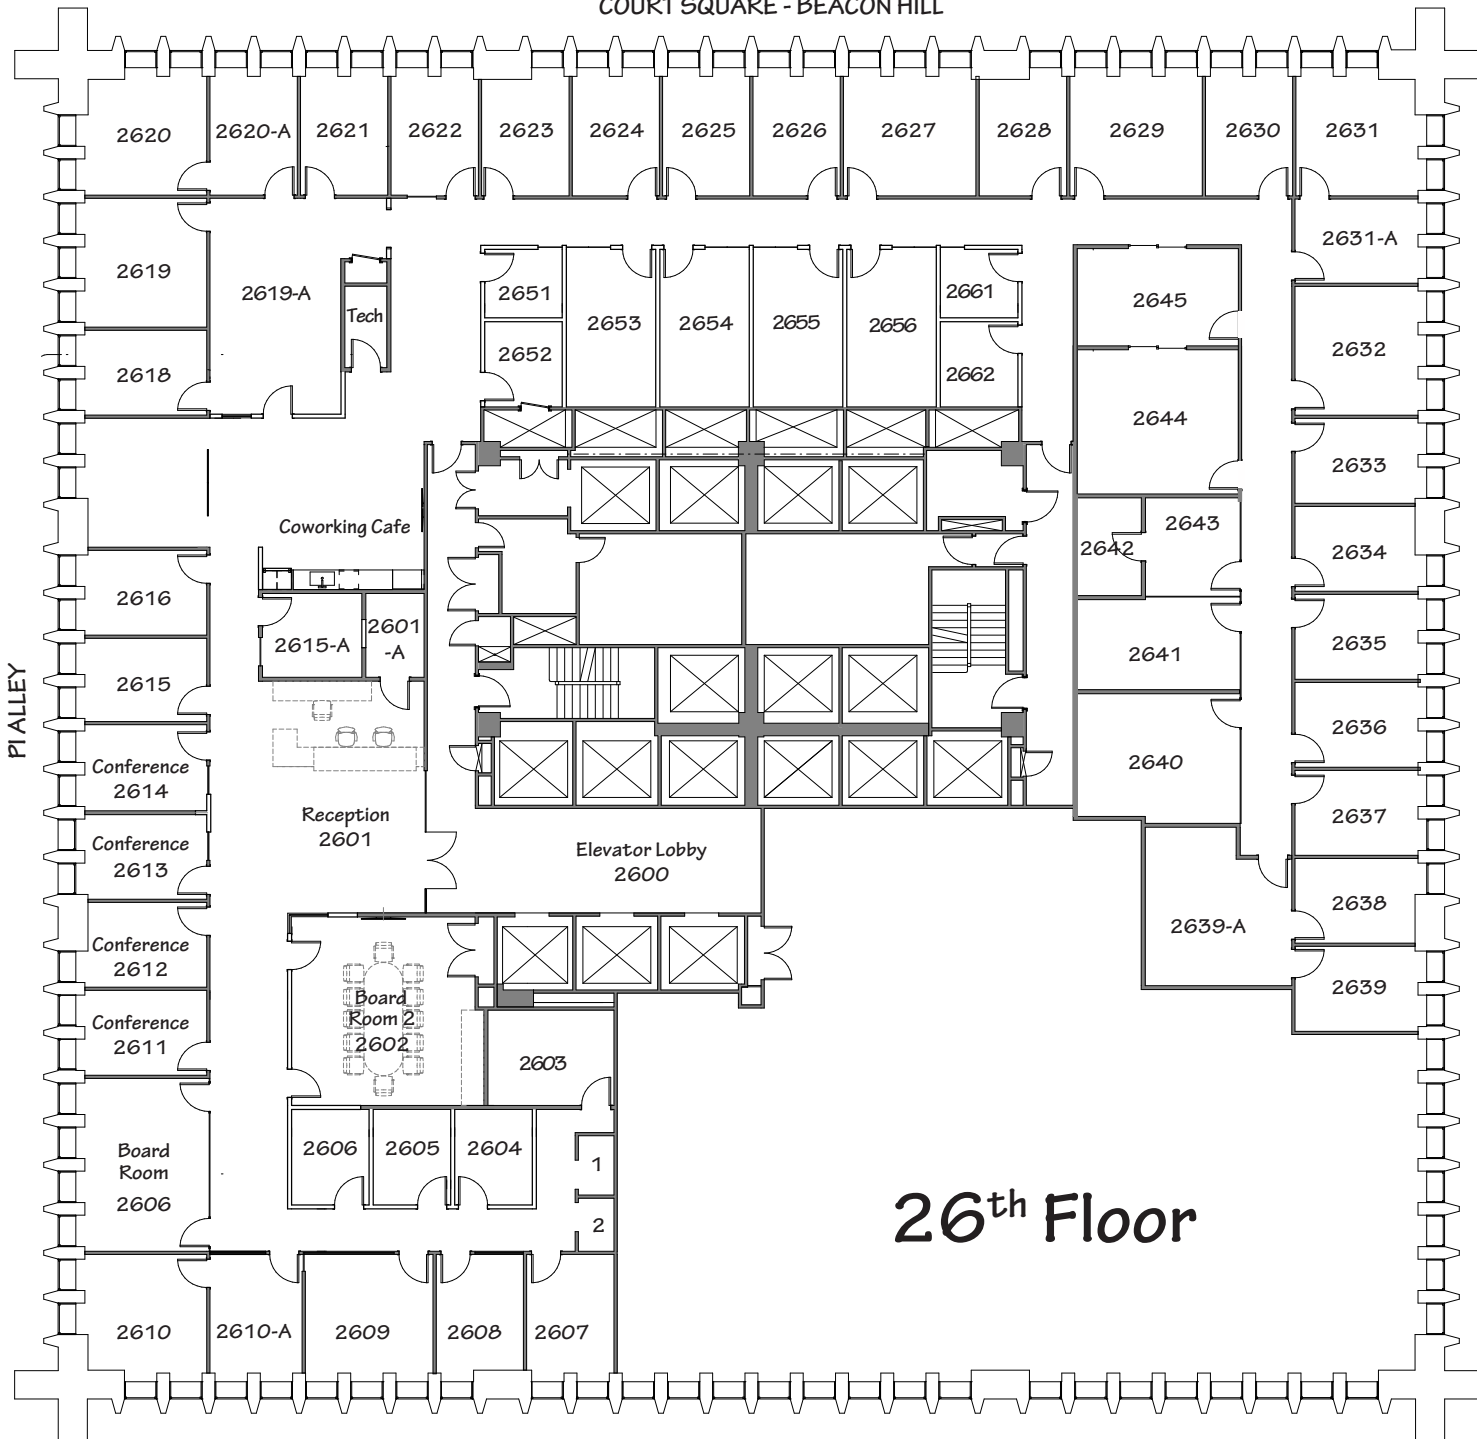

COURT SQUARE - BEACON HILL

26th Floor

DOWNTOWN CROSSING - WASHINGTON STREET

BOSTON OFFICES

One Boston Place
BNY Mellon Center

617-419-7100
BostonOffices.com