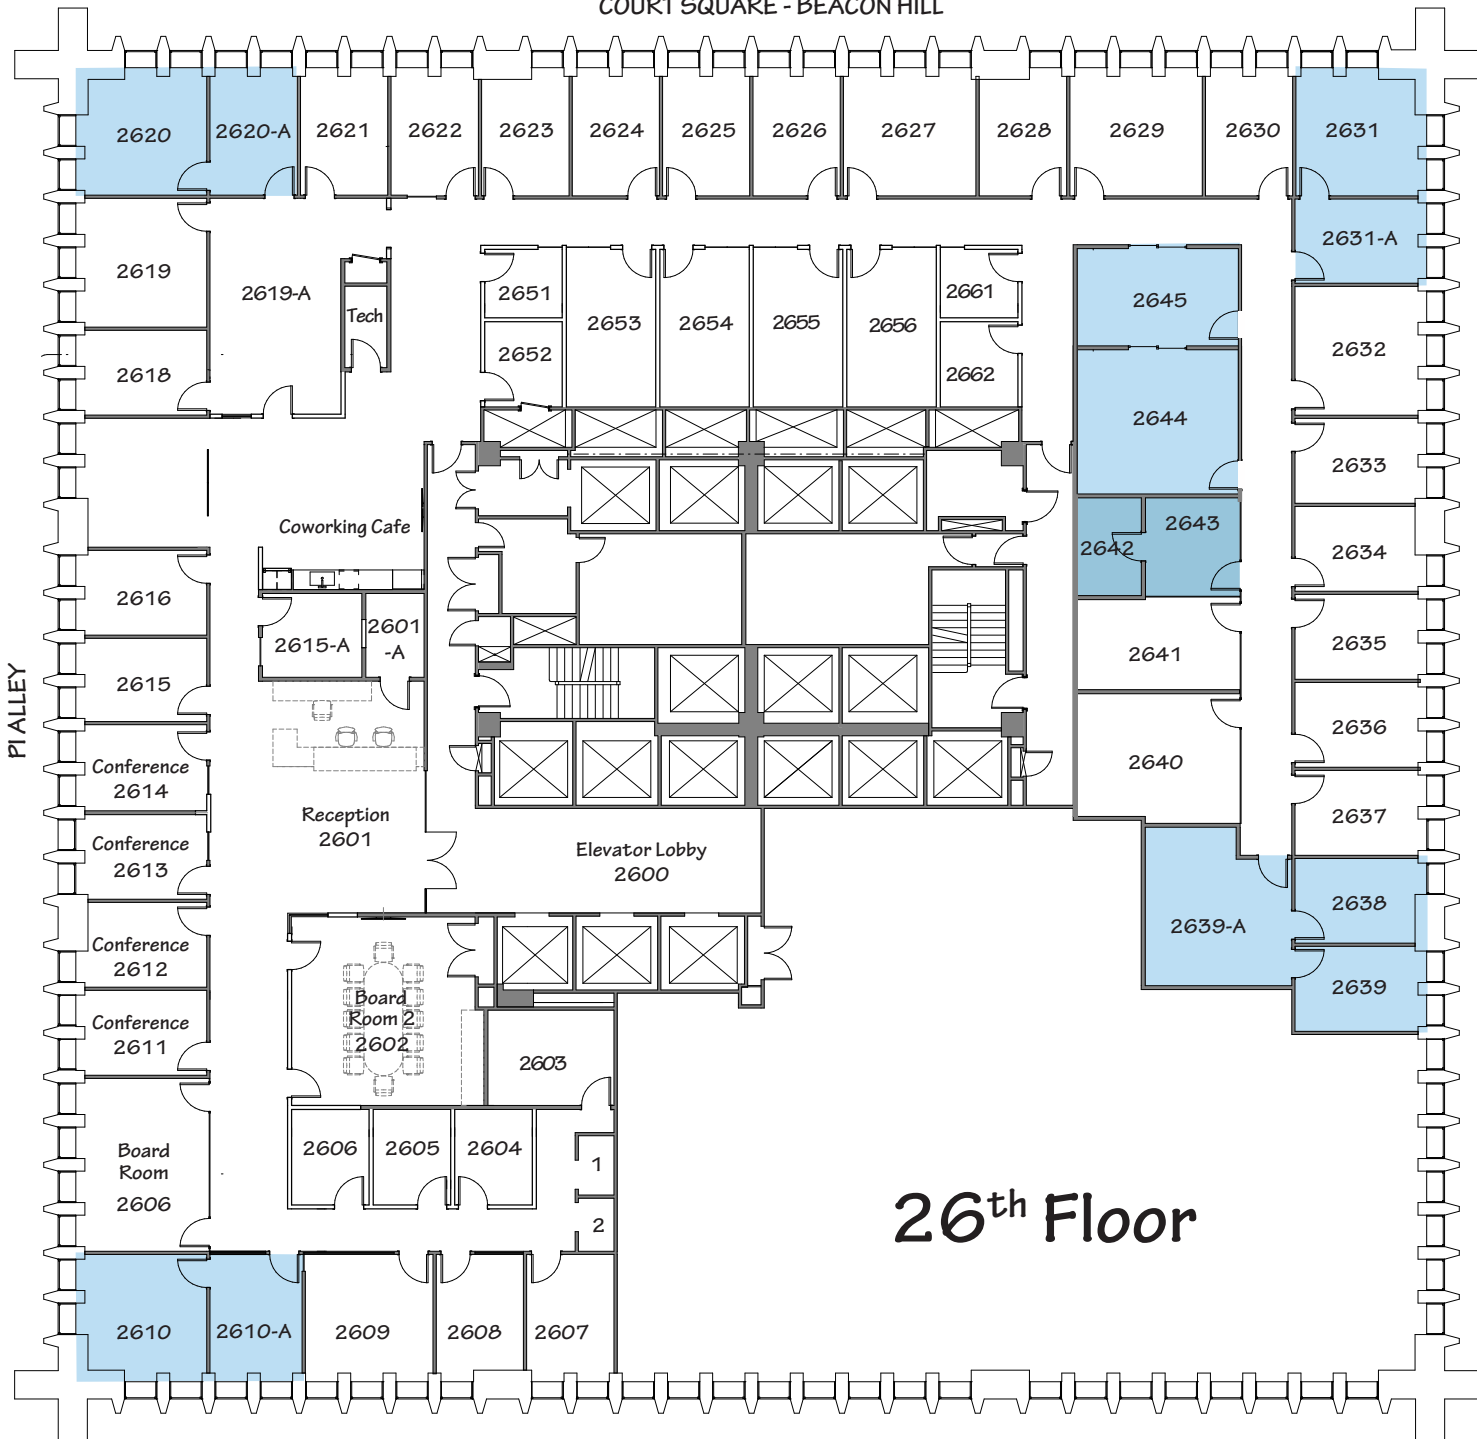

COURT SQUARE - BEACON HILL

26th Floor

DOWNTOWN CROSSING - WASHINGTON STREET

BOSTON OFFICES

One Boston Place
BNY Mellon Center

Small Teams: examples

617-419-7100
BostonOffices.com