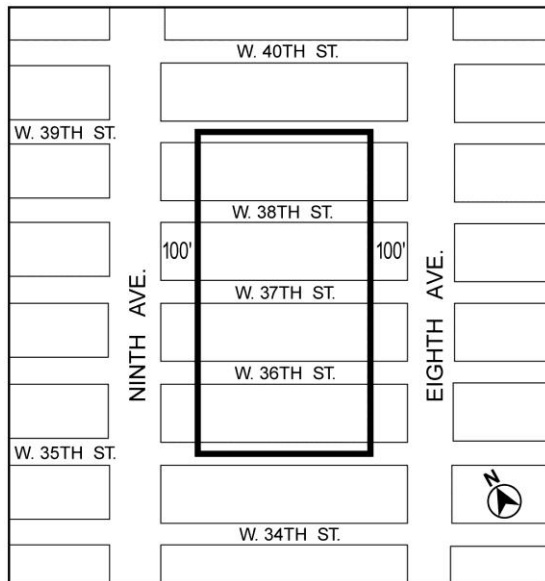

Map 3 - (12/21/09)

In portions of the #Special Garment Center District# - see Sections 121-31 and 93-23

Portion of Community District 4, Manhattan

Map 4 - (12/21/09)

In portions of the #Special Hudson Yards District# - see Section 93-23