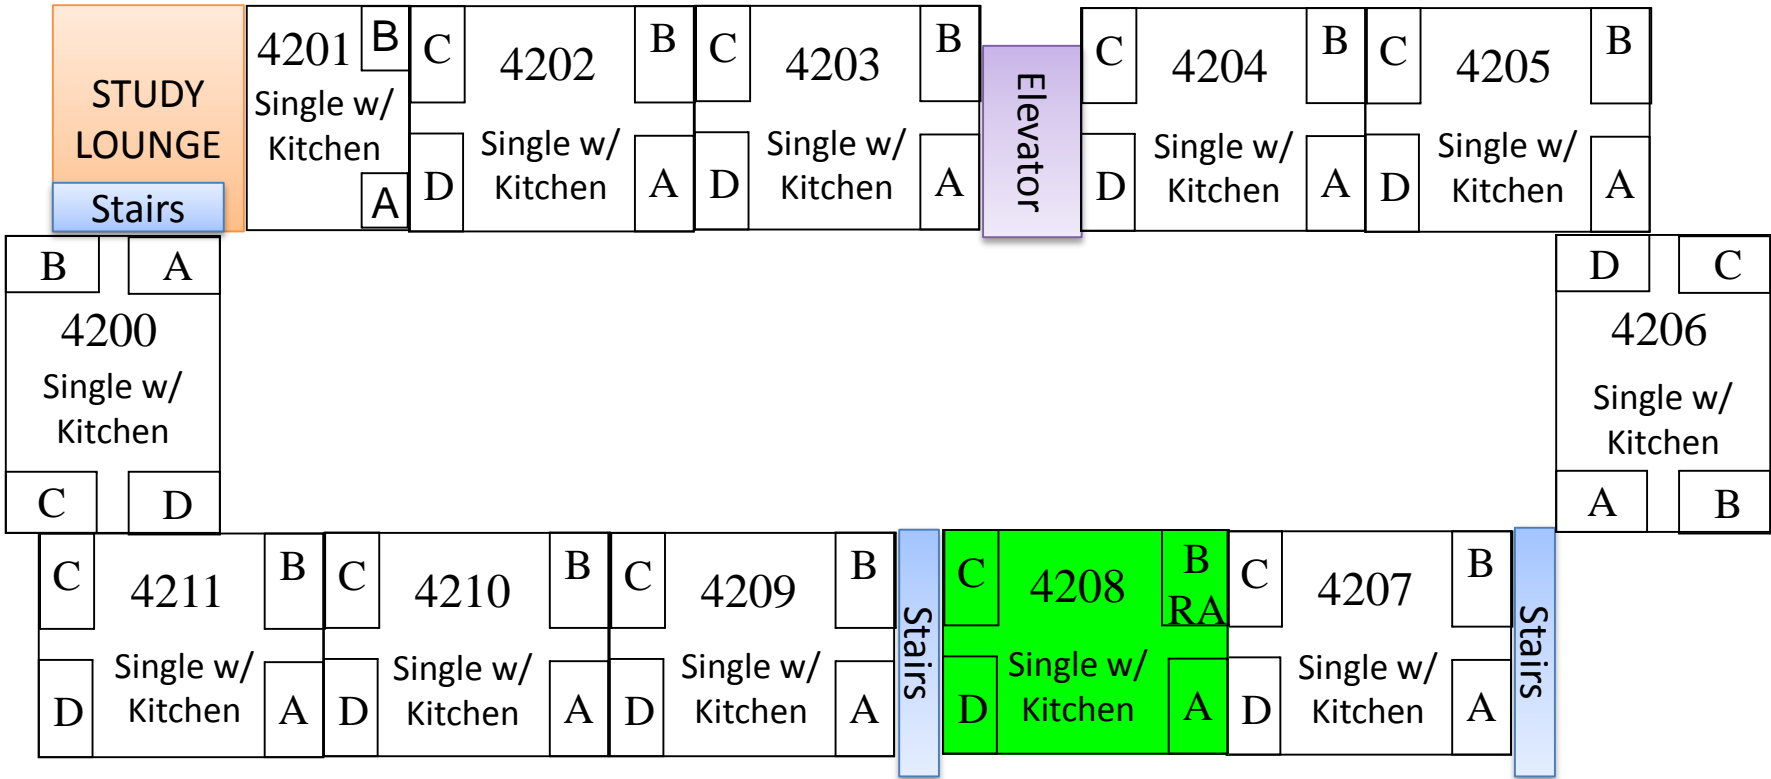

Facing Apartment Three

Facing Lake Jovita

Facing Bowl

APARTMENT FOUR 2ND FLOOR