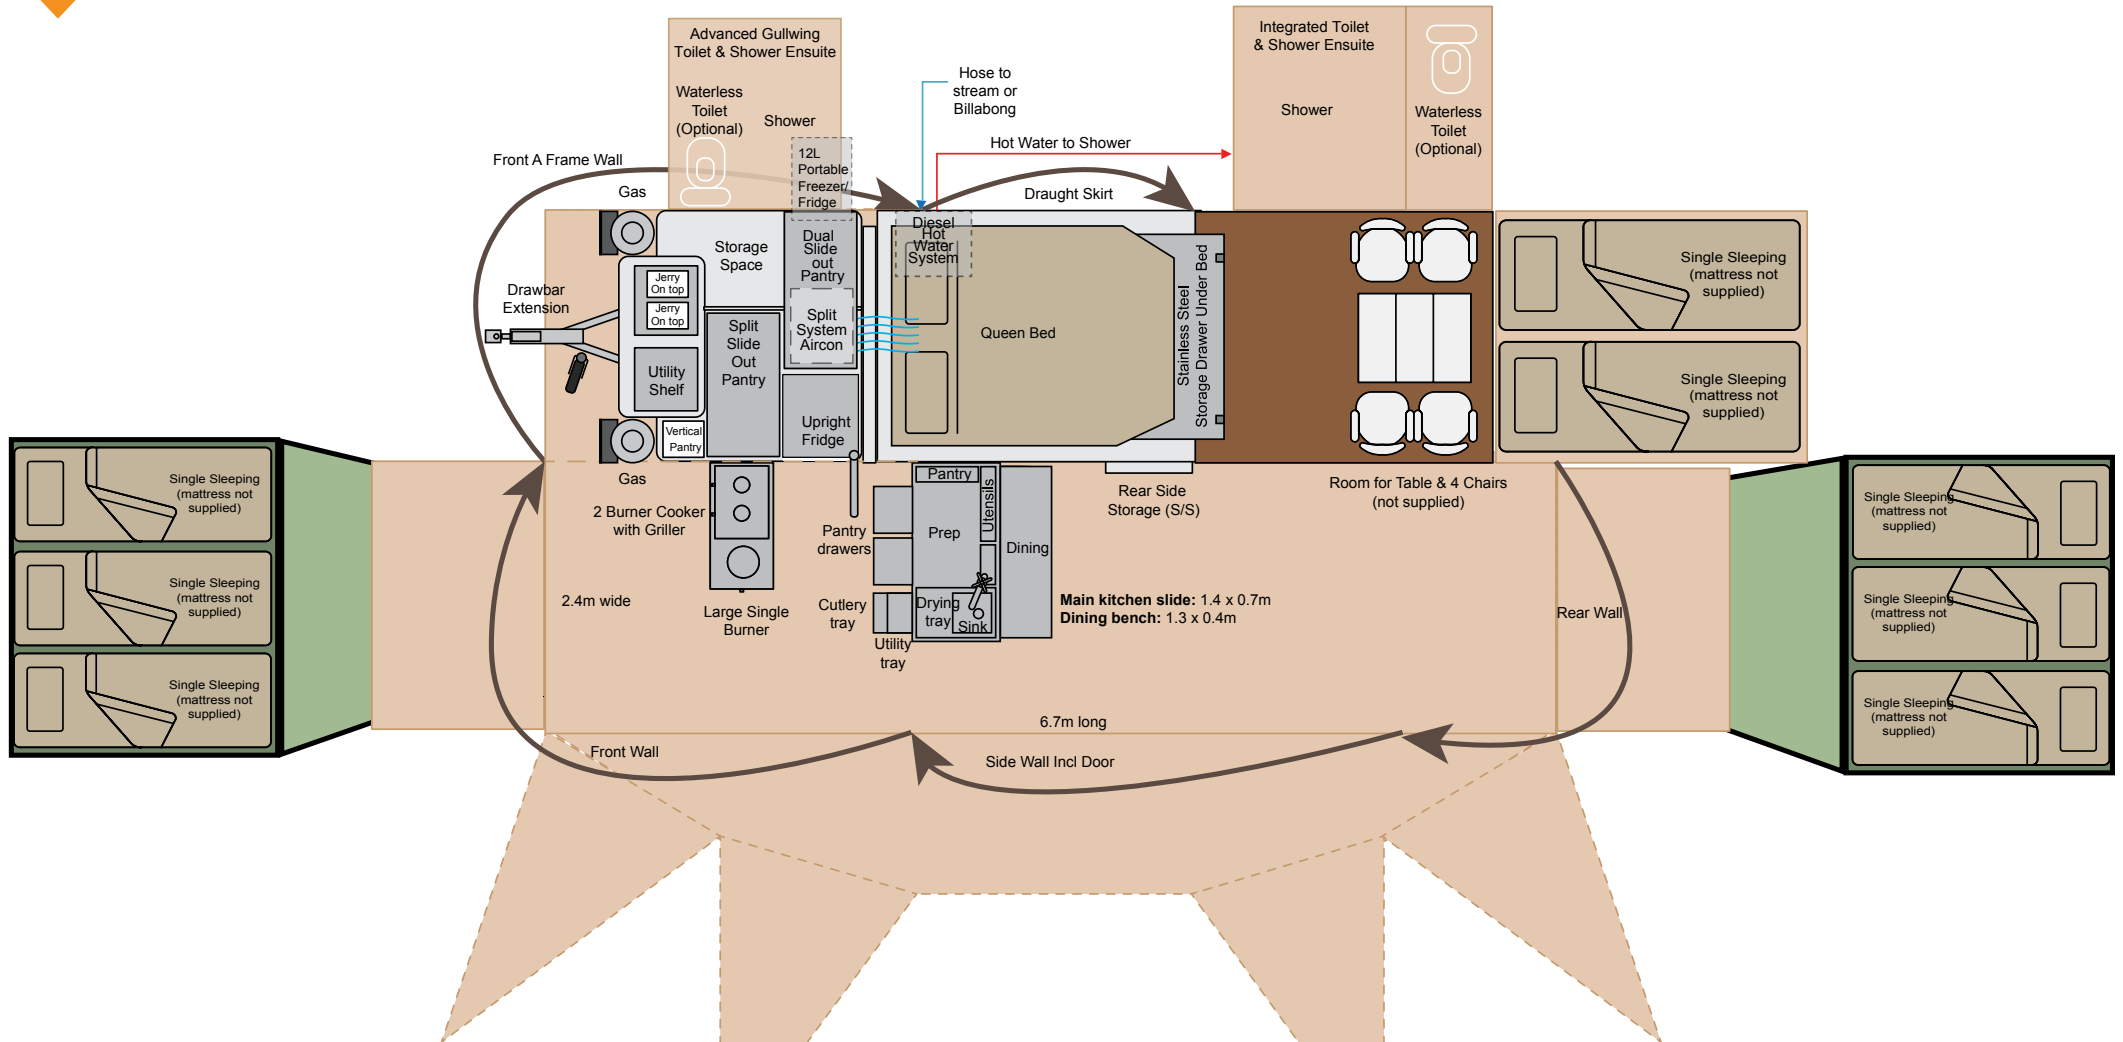

Want to treat all the extended family to a long holiday:

This Kamper will accept the ultra-light Bedouin Awning with complete mesh walls & draught skirt. This awning is big enough for a party of 10 comfortably. Better still, you can set this up in less than 15 minutes. Even better still you can store the awning and walls and skirt in the aero-pod comfortably. This awning is designed to “dock” anyone’s 2-3 man tent on the sides. So ask the extended family (up to 10 people) to bring their own tents and they can join your kamper and use the hot water and shower.