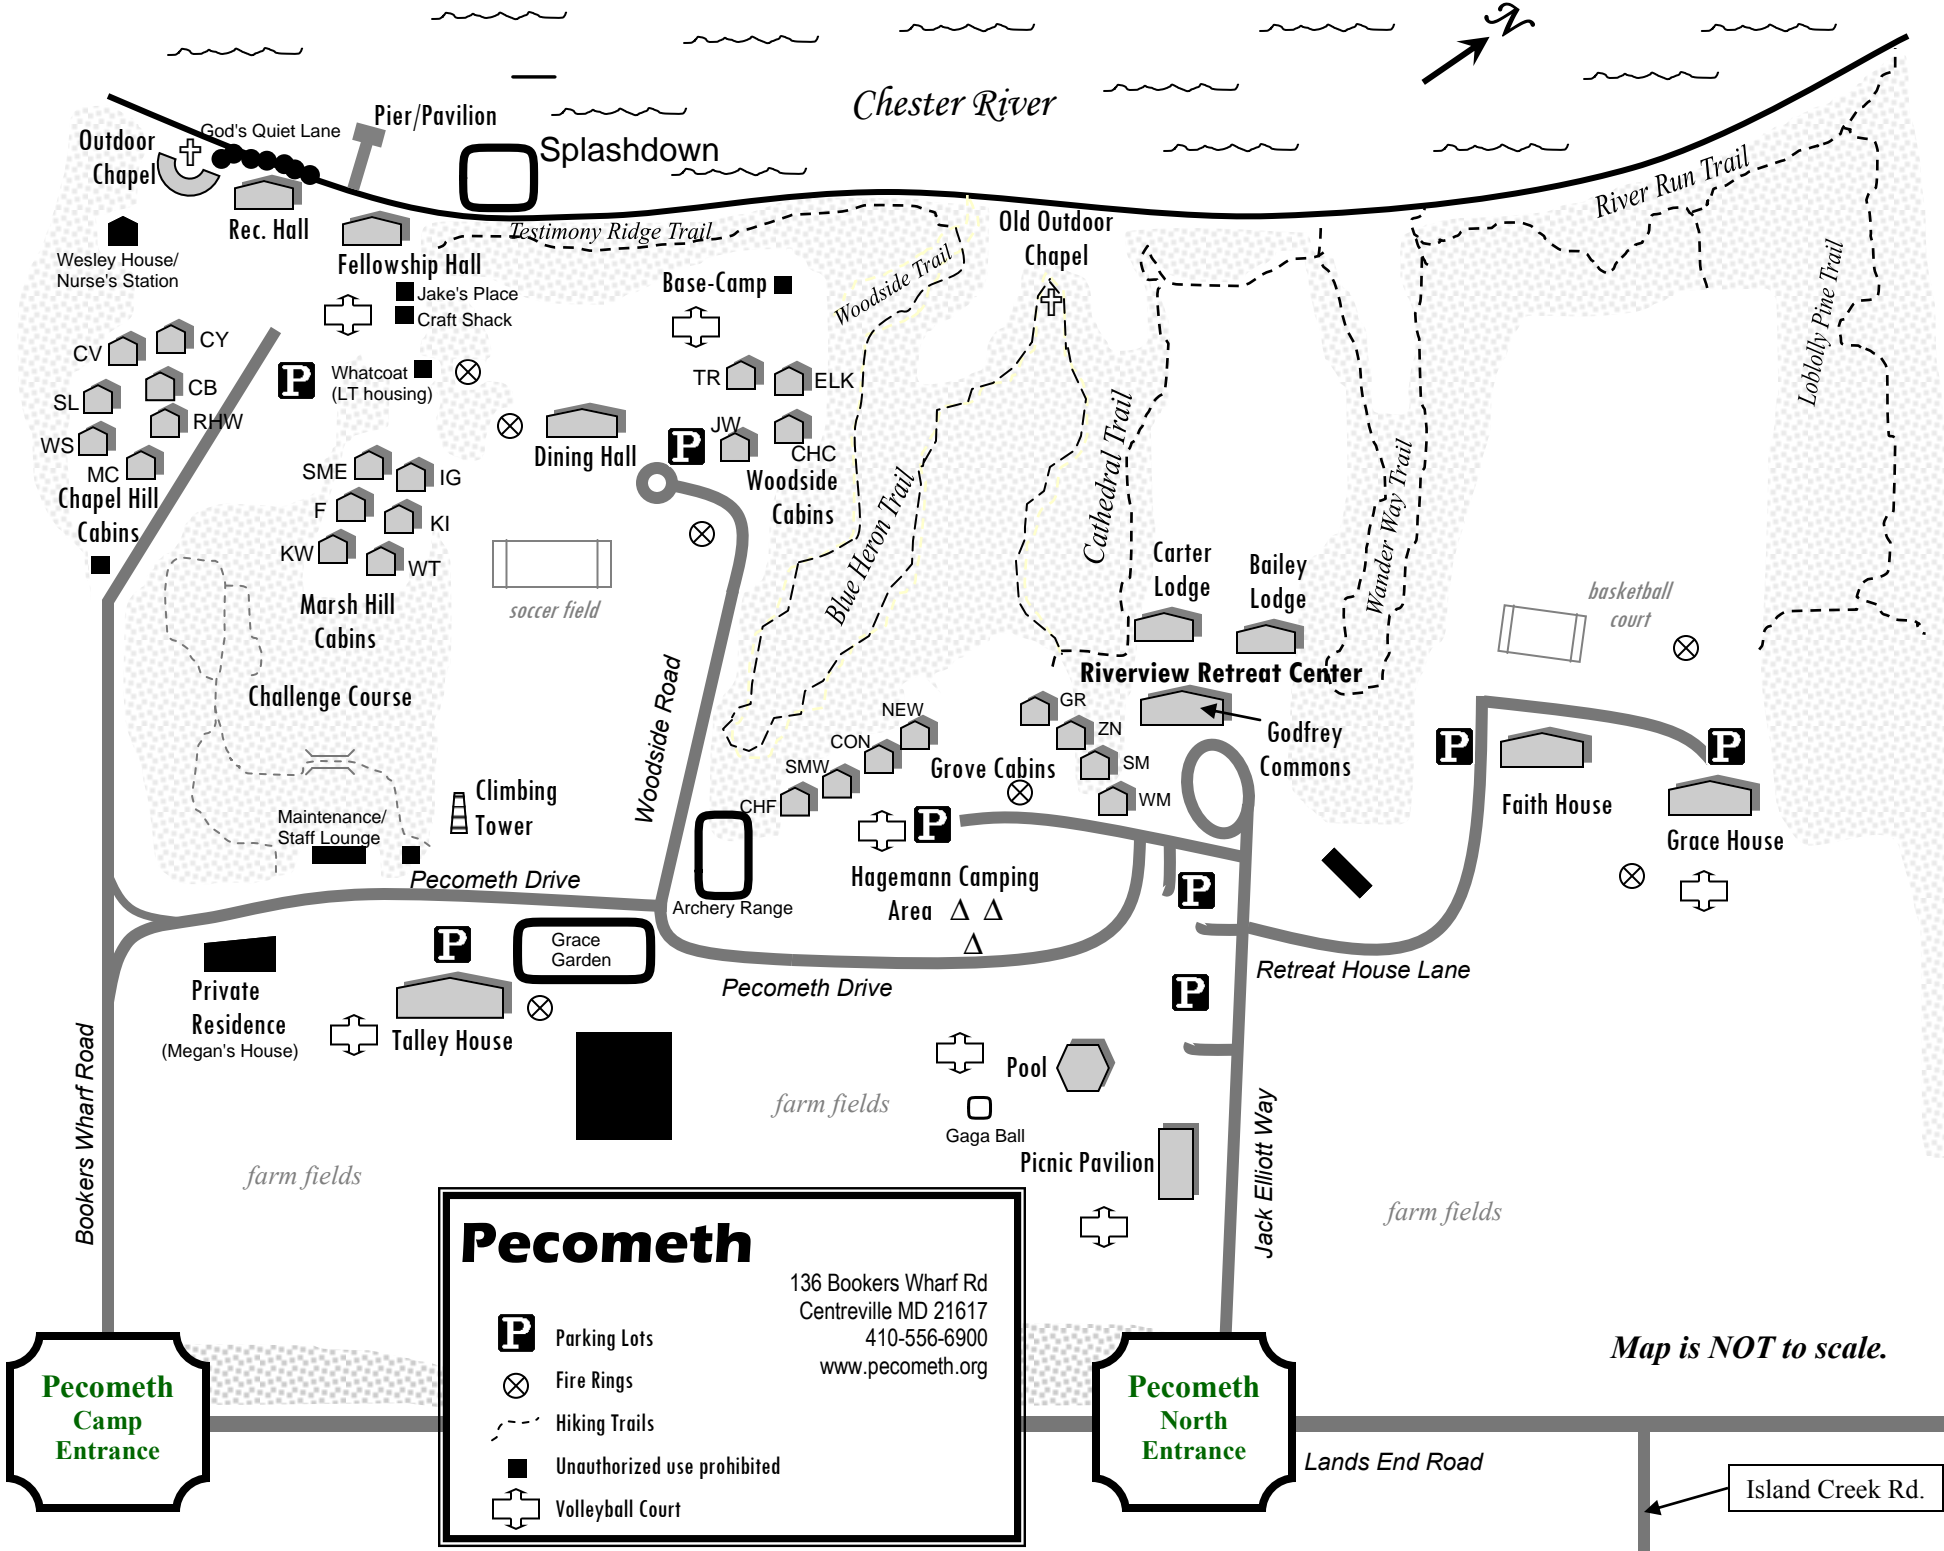

Chester River

Pecometh
136 Bookers Wharf Rd
Centerville MD 21617
410-556-6900
www.pecometh.org

- Parking Lots
- Fire Rings
- Hiking Trails
- Unauthorized use prohibited
- Volleyball Court

**Pecometh
Camp
Entrance**

**Pecometh
North
Entrance**

Map is NOT to scale.

Island Creek Rd.

Lands End Road

Jack Elliott Way

Retreat House Lane

Pecometh Drive

Pecometh Drive

Woodside Road

Bookers Wharf Road

Private Residence
(Megan's House)

Talley House

Grace Garden

farm fields

farm fields

farm fields

basketball court

soccer field

Challenge Course

Marsh Hill Cabins

Chapel Hill Cabins

CV CY
SL CB
WS RHW
MC

SME IG
F KI
KW WT

Woodside Cabins

Base-Camp

Old Outdoor Chapel

Carter Lodge

Bailey Lodge

Riverview Retreat Center

Godfrey Commons

Faith House

Grace House

Hagemann Camping Area

Pool

Gaga Ball

Picnic Pavilion

Grove Cabins

CHF

SMW

CON

NEW

GR

ZN

SM

WM

TR

ELK

JW

CHC

Whatcoat
(LT housing)

Jake's Place
Craft Shack

Rec. Hall

Fellowship Hall

Splashdown

Pier/Pavilion

Outdoor Chapel

God's Quiet Lane

Wesley House/
Nurse's Station

River Run Trail

Loblolly Pine Trail

Wander Way Trail

Cathedral Trail

Woodside Trail

Blue Heron Trail

Testimony Ridge Trail