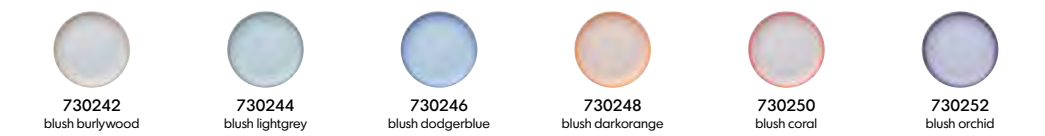

For technical reasons related to printing, colors may vary.

ombre

blush

Powdery dots of color come together to frame the food

for blush, please use column 2 pricing

nuance

Complete surface is covered with a bold frame around the perimeter

for nuance, please use column 2 pricing

flat coupe plate

T701215
5.9" ②

T701220
8.0" ②

T701226
10.3" ②

T701228
11.1" ②

T701232
12.5" ②

T701215-730242	T701215-730244	T701215-730246	T701215-730248	T701215-730250	T701215-730252
T701220-730242	T701220-730244	T701220-730246	T701220-730248	T701220-730250	T701220-730252
T701226-730242	T701226-730244	T701226-730246	T701226-730248	T701226-730250	T701226-730252
T701228-730242	T701228-730244	T701228-730246	T701228-730248	T701228-730250	T701228-730252
T701232-730242	T701232-730244	T701232-730246	T701232-730248	T701232-730250	T701232-730252