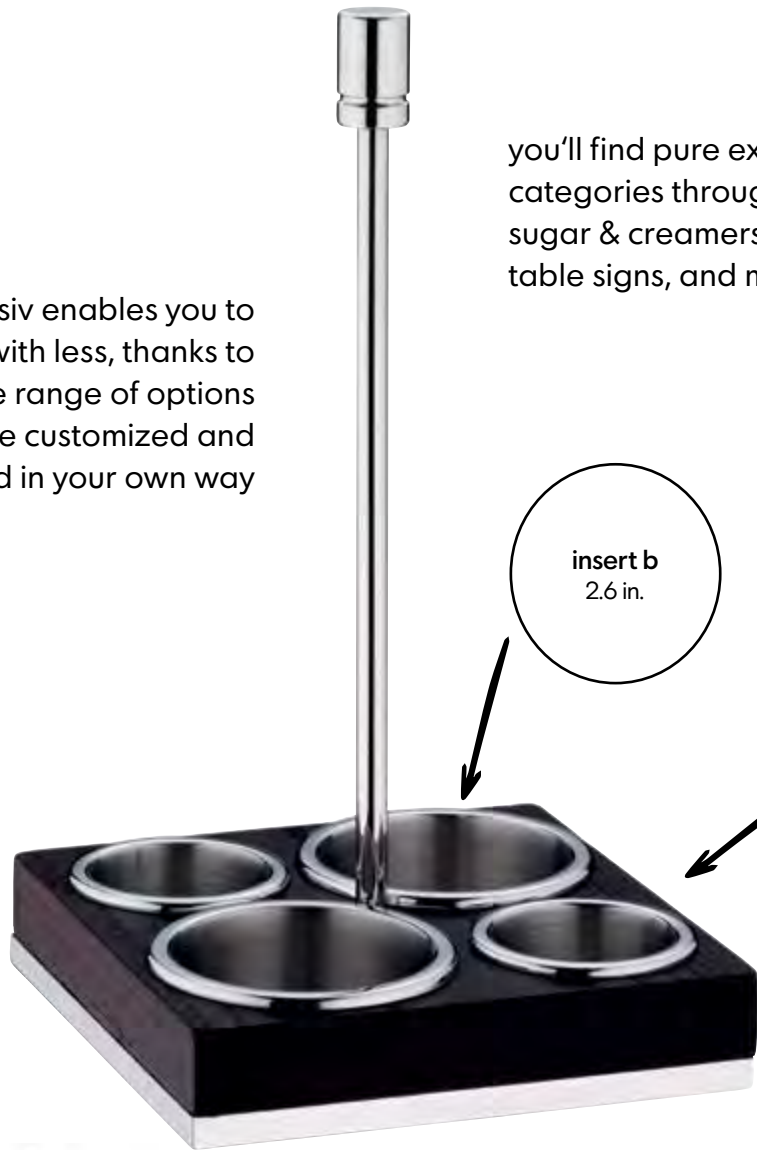

pure exclusiv enables you to do more with less, thanks to a versatile range of options that can be customized and combined in your own way

you'll find pure exclusiv in multiple categories throughout this section: sugar & creamers, oil & vinegar, table signs, and more

2 different sizes of inserts fit a variety of accessories

insert a (2 each)		insert b (2 each)	
	porcelain bowl 55.0093.9990 1.5" 1.4 oz		creamer 06.3806.6040 ♡ ✖ 3.3" 7.0 oz
	creamer 55.0033.9990 Ⓞ ♡ 2.8" 3.4 oz		sugar pack holder 06.7120.6040 ♡ ✖ 3.3" x 2.3"
	glass 60.2506.9990 Ⓞ ♡ 3.0" 3.4 oz		sugar basin with cover 06.2342.6040 ♡ ✖ 2.0" · 3.5 oz
	salt shaker 55.0062.6040 3.3"		oil and vinegar bottle 55.0059.6040 ♡ 6.0" · 5.1 oz
	pepper shaker 55.0063.6040 3.3"		oil and vinegar bottle 06.6139.6030 ♡ 6.5" 7.0 oz
	pepper shaker 06.6063.6030 ♡ 5.8"		
	salt shaker 06.6062.6030 ♡ 5.8"		

additional accessories

lid with cut-out
55.0031.6040 ♡
2.3"

demitasse spoon
54.9901.6040 ♡
4.3"

spicy spoon
54.9184.6040 ♡
2.8"