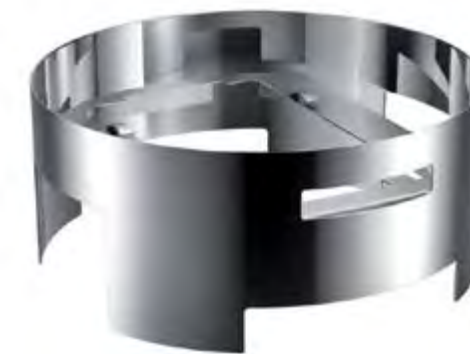

HOT & FRESH round frame 30
55.0005.6040
6.8" x 15.3"
for electric and sterno heating, fitting for all
chafing dishes GN 2/3 HOT & FRESH