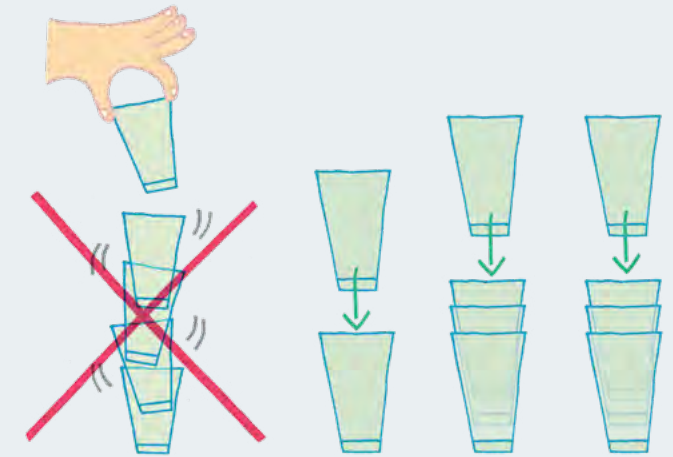

Our glass resists a thermal shock of 158° F. Avoid using ice in tumblers immediately after removing from the dishwasher, wait five minutes for them to cool. Use with hot beverages presents no risks.

3

All VIDIVI tumblers marked '2.4.6' are stackable and guaranteed for this function. Please do not stack tumblers that are not expressly marked 2.4.6, to avoid breakage.