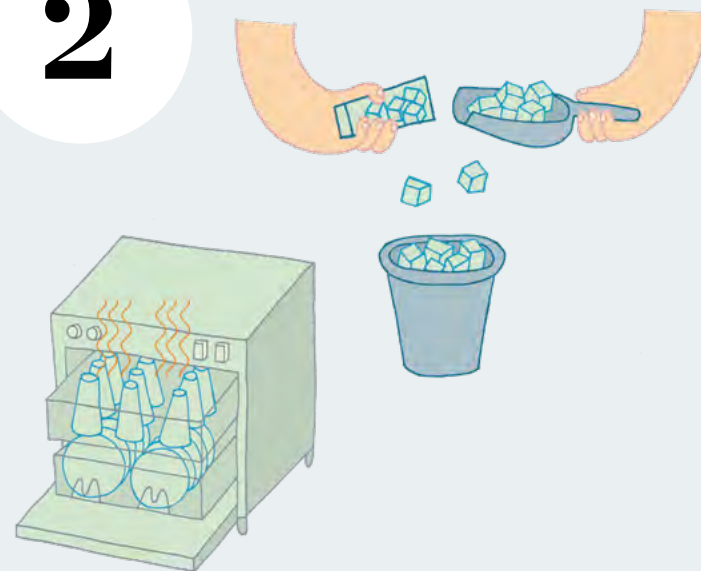

5 Tips for the Proper Use of our Glassware

1

Our tumblers are tested to resist up to 3000 industrial dishwasher cycles: brilliance and transparency are guaranteed for 10 years, with correct maintenance.

2

Our glass resists a thermal shock of 158° F. Avoid using ice in tumblers immediately after removing from the dishwasher, wait five minutes for them to cool. Use with hot beverages presents no risks.

3

All VIDIVI tumblers marked '2.4.6' are stackable and guaranteed for this function. Please do not stack tumblers that are not expressly marked 2.4.6, to avoid breakage.

4

To avoid chipping, do not pick up tumblers with your fingers inside the rim.

5

Glass is resistant but it breaks! Please remember to buy 20-25% more than you need, to be sure not to run out.