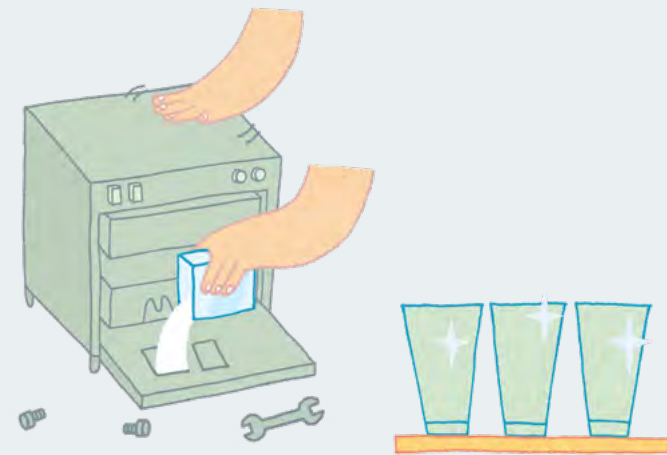

Fenice

oval plate
 13.0" x 3.7"
 —
 1209 - ©♥

oval plate
 19.7" x 6.3"
 —
 67531 - ©♥

5 Tips for the Proper Use of our Glassware

1

Our tumblers are tested to resist up to 3000 industrial dishwasher cycles: brilliance and transparency are guaranteed for 10 years, with correct maintenance.