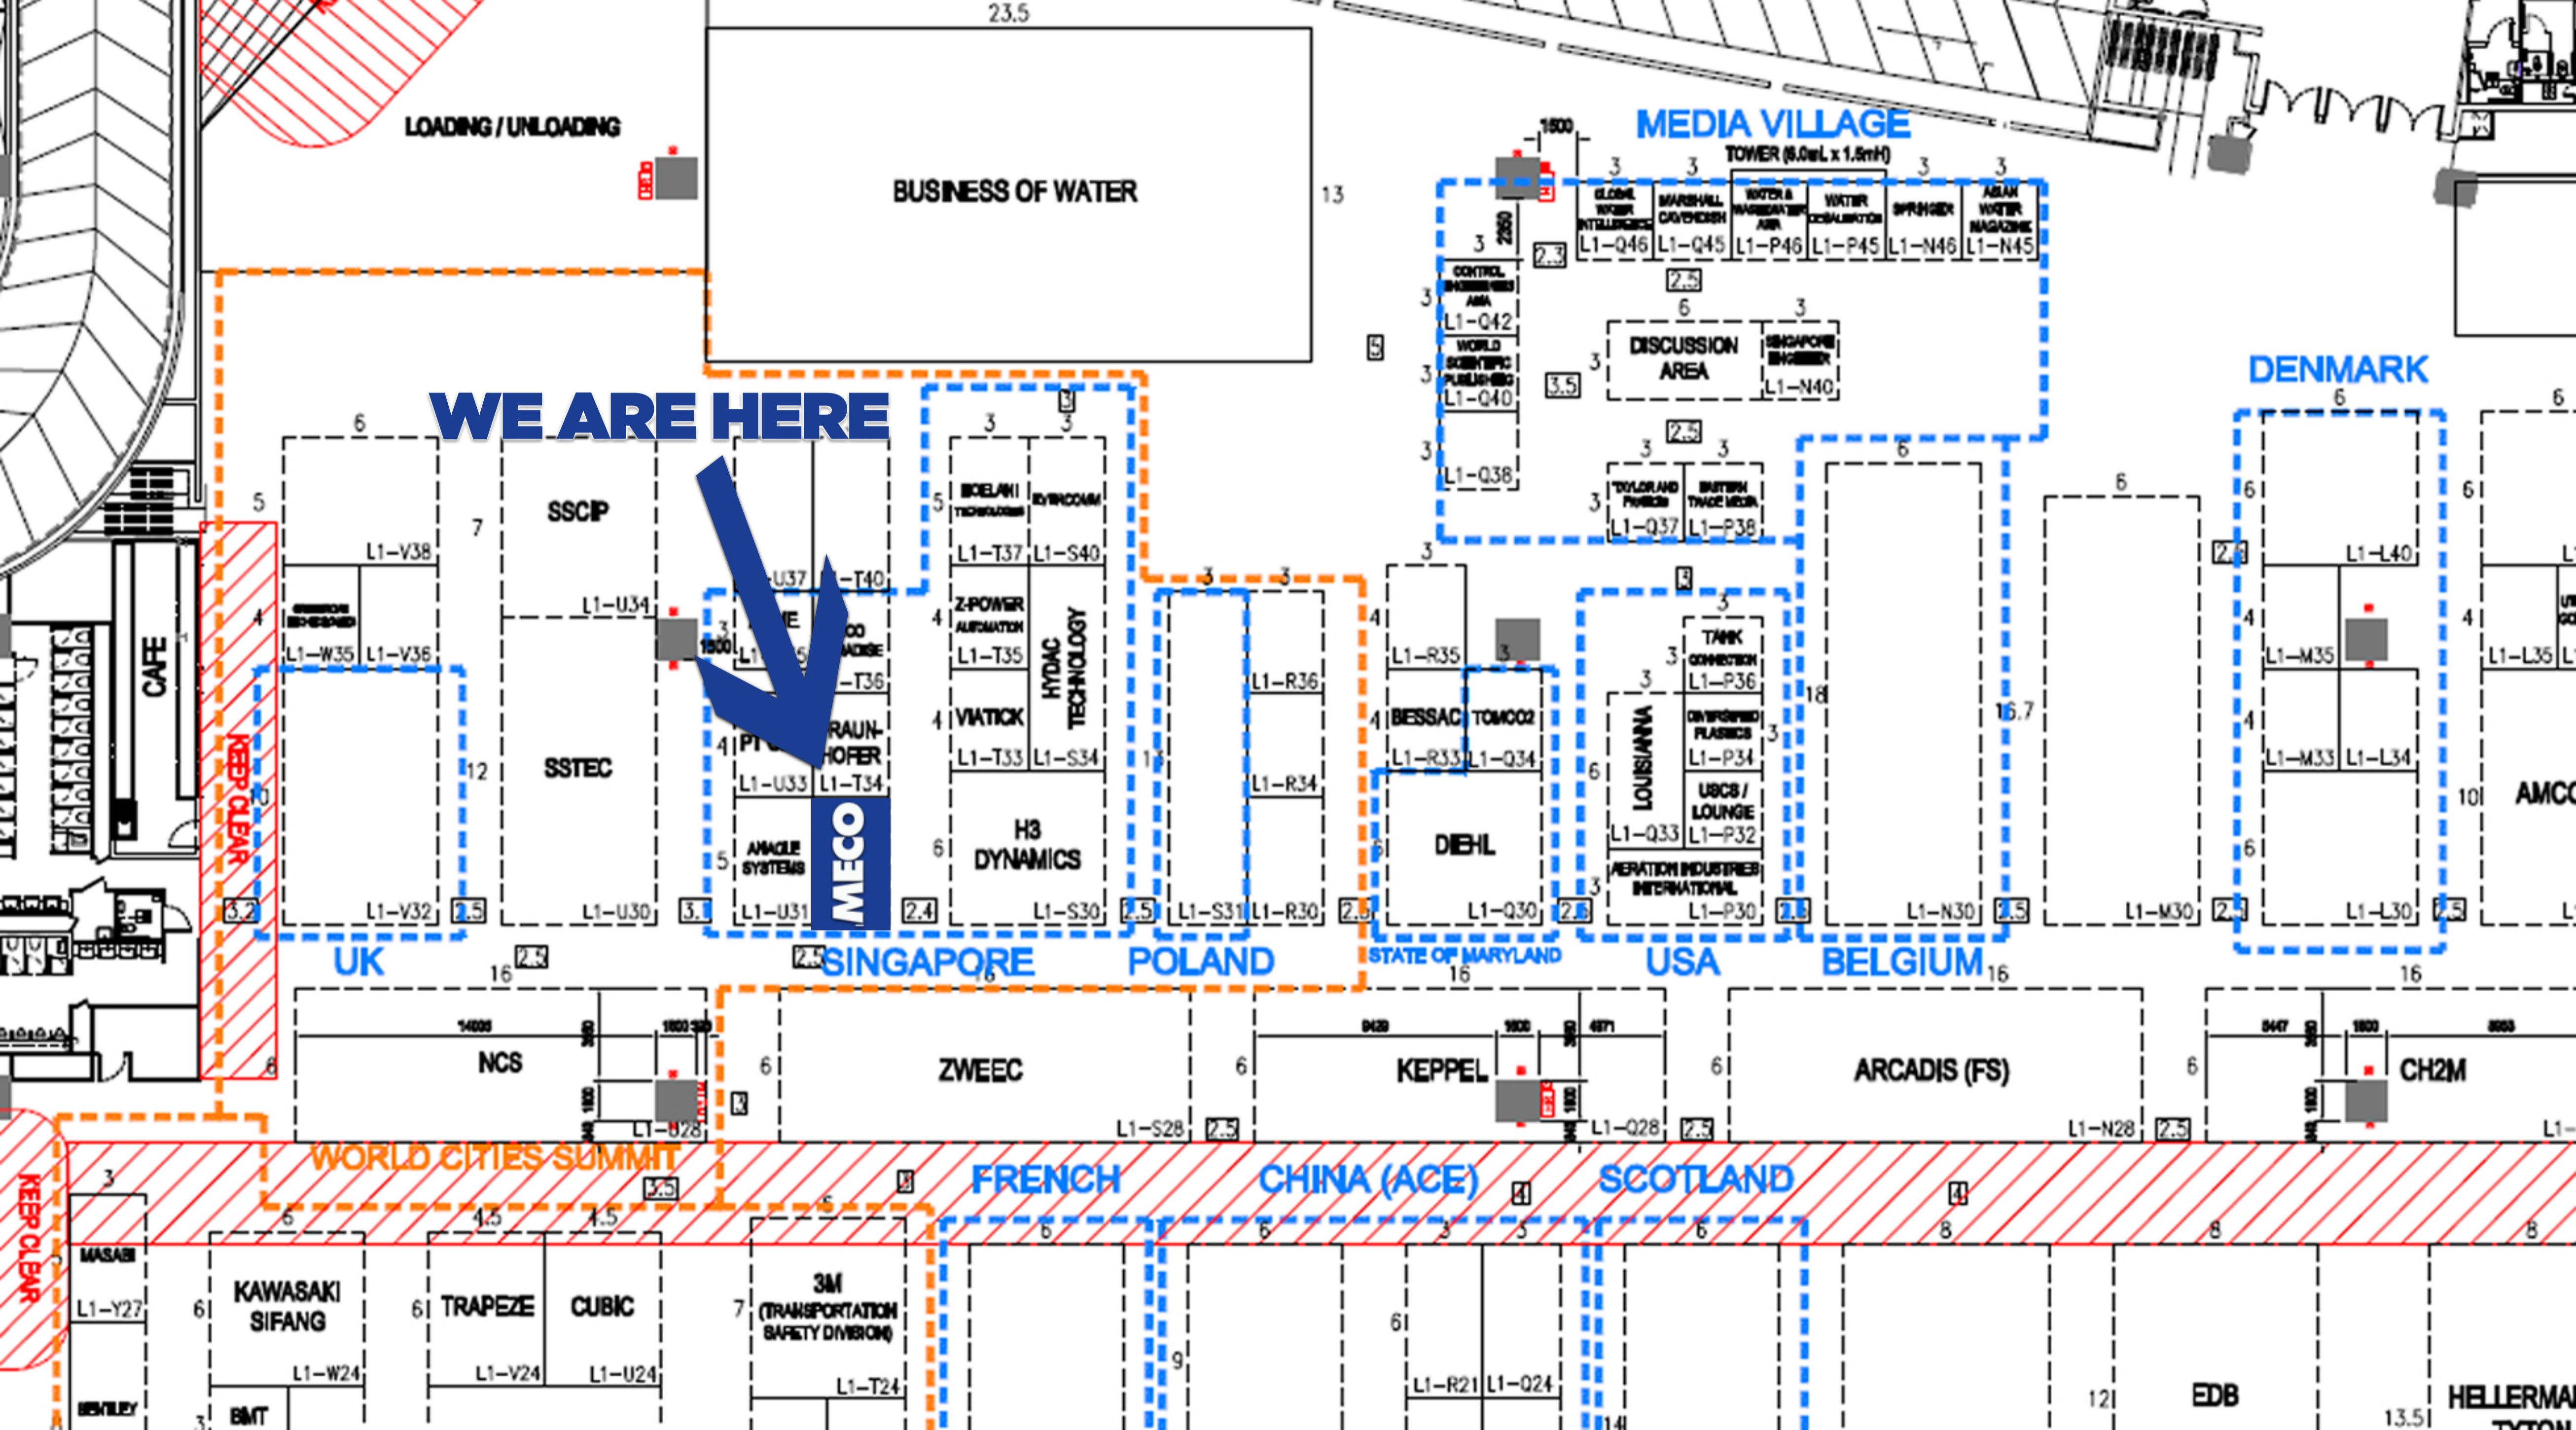

WE ARE HERE

MECO

LOADING / UNLOADING

BUSINESS OF WATER

MEDIA VILLAGE

TOWER (8.0mL x 1.5mH)

SSCIP

SSTEC