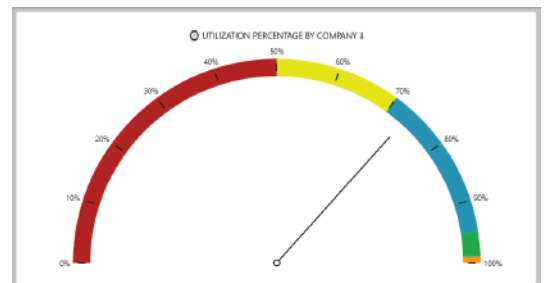

Discovery Big Insights with KPIs Tracking in Real-Time

You already own all the data you need, now you can harvest the big insights you want by focusing on the relevant data. Rebus enables you to spot trends, anomalies, and more with KPIs tracking in real-time.