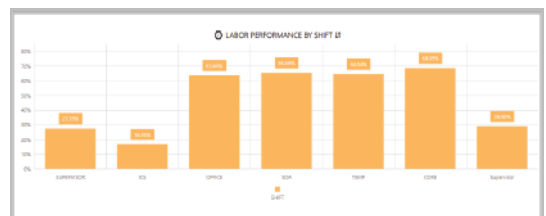

RECEIVE TRUCK STATUS SUMMARY

WAR...	TR...	TRAL...	INV...	DATE...	LAST...	TRA...	EXPE...	IDEN...	RECE...
WH1	D	TLR5347...	189355...	2018-10...	2019-10...	15	15	15	
WH1	D	TLR5347...	189293...	2018-10...	2019-10...	341	341	341	
WH1	D	TLR5347...	187329...	2018-10...	2019-10...	13	13	13	
WH1	D	TLR5347...	187302...	2018-10...	2019-10...	4	4	4	
WH1	D	TLR5347...	189338...	2018-10...	2019-10...	10	10	10	
WH1	D	TLR5347...	188406...	2018-10...	2019-10...	80	80	80	
WH1	D	TLR5347...	187332...	2018-10...	2019-10...	48	48	48	
WH1	D	TLR5342...	189207...	2018-09...	2019-10...	99	99	99	
WH1	D	TLR5342...	189182...	2018-09...	2019-10...	5	5	5	
WH1	D	TLR5342...	188004...	2018-09...	2019-10...	34	34	34	
WH1	D	TLR5347...	184276...	2018-10...	2019-10...	50	50	50	
WH1	D	TLR5342...	188009...	2018-09...	2019-10...	12	12	12