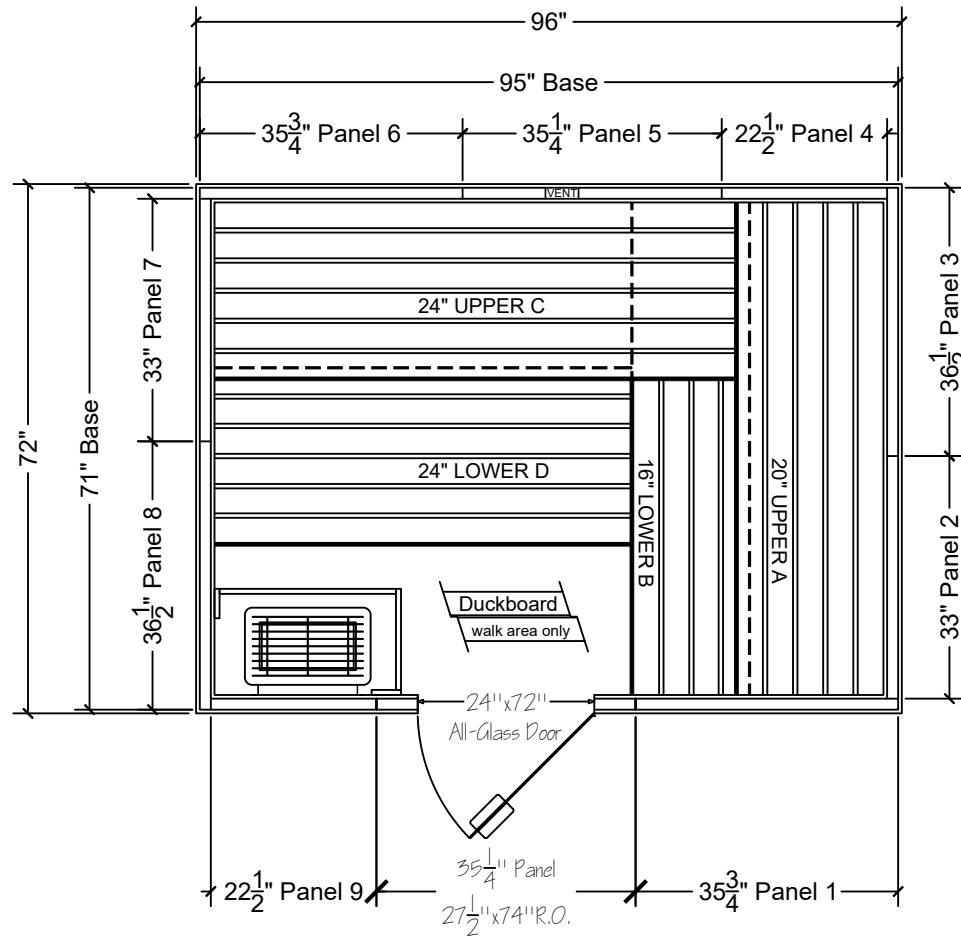

# helo

COMMERCIAL

DRAWING #

PB68

INVOICE #

COMPANY: Modular  
JOB NAME: 6x8 Sauna

WOOD TYPE: Cedar

ROOM HEIGHT: 84"

SQ. FOOTAGE: 42.3

Door Size/Style AG 24x72

Interior Upgrade NONE

Htr. Size/Model \_\_\_\_\_

Control Type \_\_\_\_\_

Voltage/Phase \_\_\_\_\_

Lighting Option \_\_\_\_\_

DATE: 2020