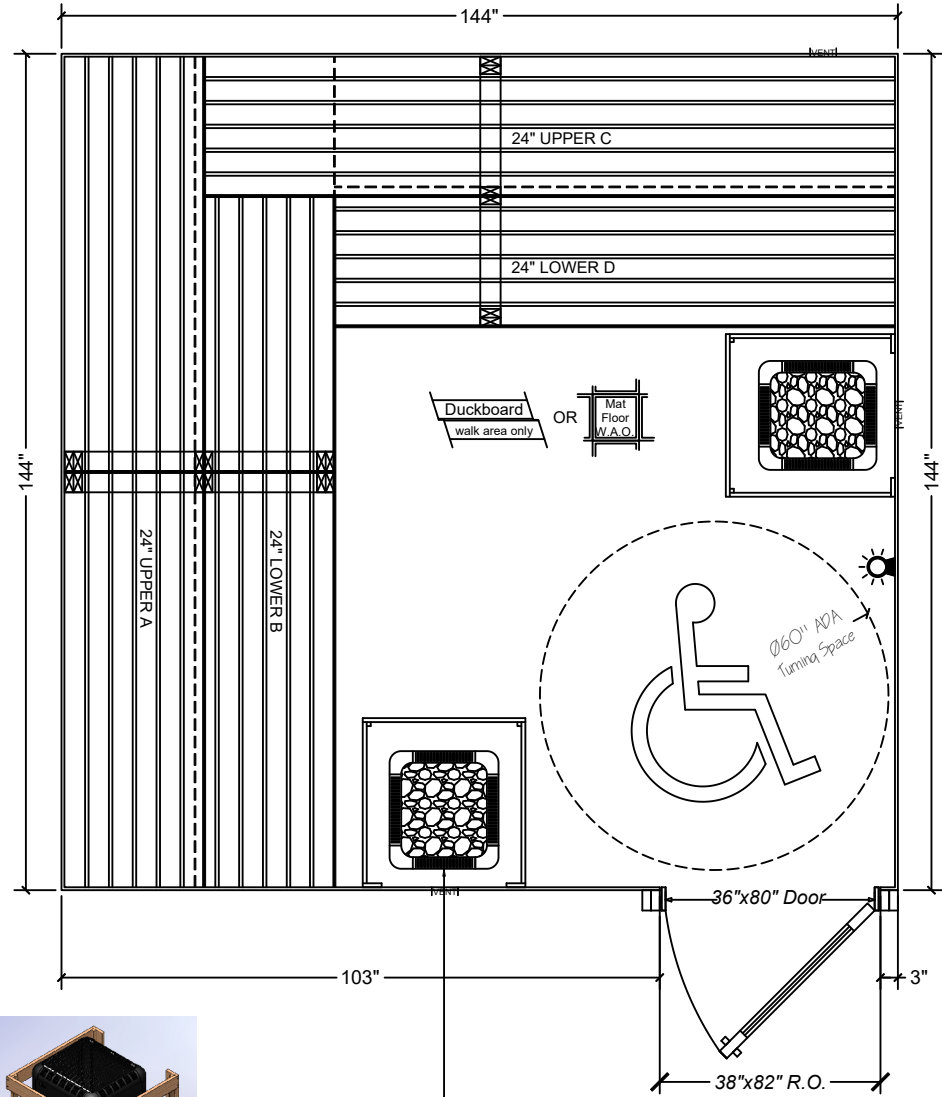

helo

COMMERCIAL

DRAWING #

CC1212ADA

INVOICE # C-ADA

COMPANY:
JOB NAME:

WOOD TYPE: CEDAR/HEMLOCK

T&G DIRECTION:

ROOM HEIGHT: 84"

JOIST DIRECTION:

SQ. FOOTAGE: 143

Door Size/Style DF 36X80

Door Jamb Width

Interior Upgrade

Htr. Size/Model (2) LAAVA 12.0

Control Type

Voltage/Phase

Lighting Option WALL

(2) Laava Heaters: As shown in CAD below

Customer Approval:

Dimensions are stud to stud, unless otherwise noted

custom cut sauna